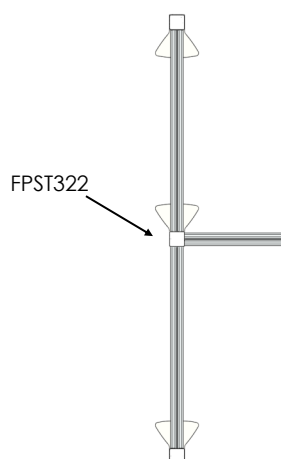

FPST

Fence Post

What's Included:

Fence Post with Frame Plate. All Necessary Hardware

Finish Options:

Please see www.fluidgroup.com/finishes for finish details

Information Required to Order:

Fence Post Code / Structure Finish. Example: **FPST324/ANO**

Product Code	Product Description
FPST222	22"H Fence Post with Plate - Two Way Connection
FPST322	22"H Fence Post with Plate - Three Way Connection
FPST422	22"H Fence Post with Plate - Four Way Connection