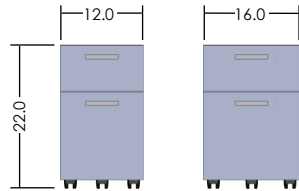

TSBF

Mobile Box File Pedestal