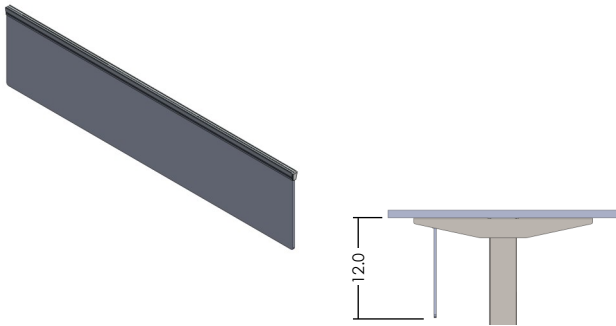

QFMA

Floating Modesty, Acrylic

What's Included:
Floating Acrylic Modesty. All Necessary Hardware

Finish Options:
Please see www.fluidgroup.com/finishes for finish details

Information Required to Order:
Downmount Modesty Code / Structures Finish / Acrylic Finish. Example:
TDEA6012/SLP/FA

Notes - Downmount Modesties Should be 12" Less Than the Corresponding Table

Product Code	Product Description
QFMA3612	12"H x 36"W Floating Modesty, Acrylic
QFMA4212	12"H x 42"W Floating Modesty, Acrylic
QFMA4812	12"H x 48"W Floating Modesty, Acrylic
QFMA5412	12"H x 54"W Floating Modesty, Acrylic
QFMA6012	12"H x 60"W Floating Modesty, Acrylic