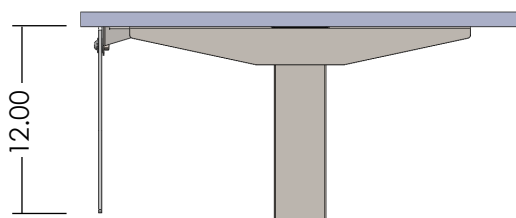

Floating Modesty