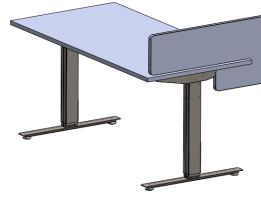

Product Code	Product Description
TASOR2410	10"H x 24"W Slide-On Divider, Rectangular
TASOR3010	10"H x 30"W Slide-On Divider, Rectangular

7SBF/FF

Slim Line Tower

What's Included:

Slim Line Storage Tower.

Finish Options:Please see www.fluidgroup.com/finishes for finish detailsInformation Required to Order:Slim Line Tower Code / Storage Top, Contrast, Base and Handle Finish. Example: **7SBF2465/NW/NW/CH/B1**