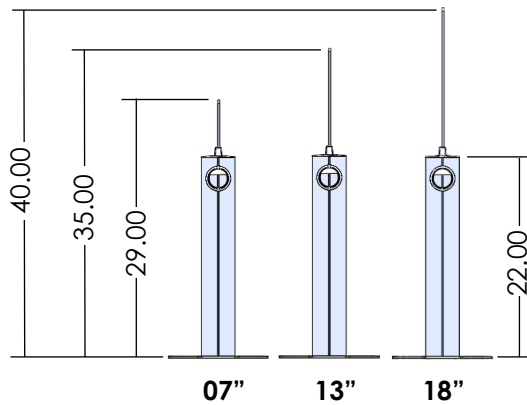

XBWM08
Tray Wire Manager

RW-DTRF
Basket Wire Manager

XWGLP
Low Profile Wire
Manager

Height Adjustable Tables - Elevations

iLEV Series

Clever Series

Divider - Elevations

Fence Mounted Upmounts