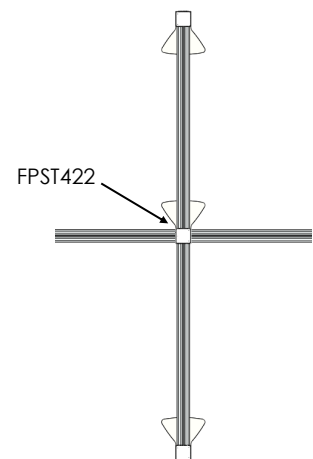

FPST

Fence Post

What's Included:

Fence Post with Frame Plate. All Necessary Hardware

Finish Options:

Please see www.fluidgroup.com/finishes for finish details

Information Required to Order:

Fence Post Code / Structure Finish. Example: **FPST324/ANO**

Product Code	Product Description
FPST222	22"H Fence Post with Plate - Two Way Connection
FPST322	22"H Fence Post with Plate - Three Way Connection
FPST422	22"H Fence Post with Plate - Four Way Connection