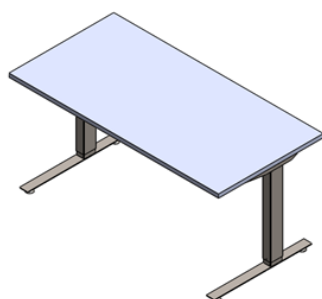

Product Code	Product Description
QCLRT_24T	Clever, Electric Height Adj Table, T-Leg, Base Only, 24"D x 48"-72"W
QCLRT_30T	Clever, Electric Height Adj Table, T-Leg, Base Only, 30"D x 48"-72"W

QCLRC_WS

C Leg – With Surface