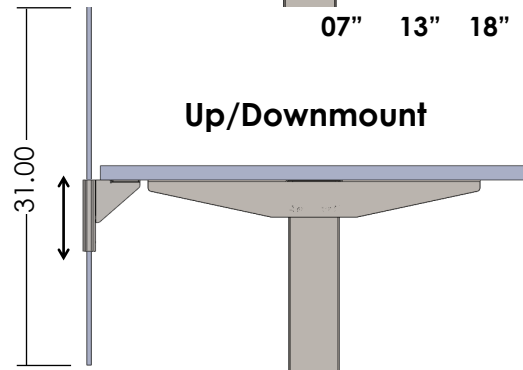

Up/Downmount