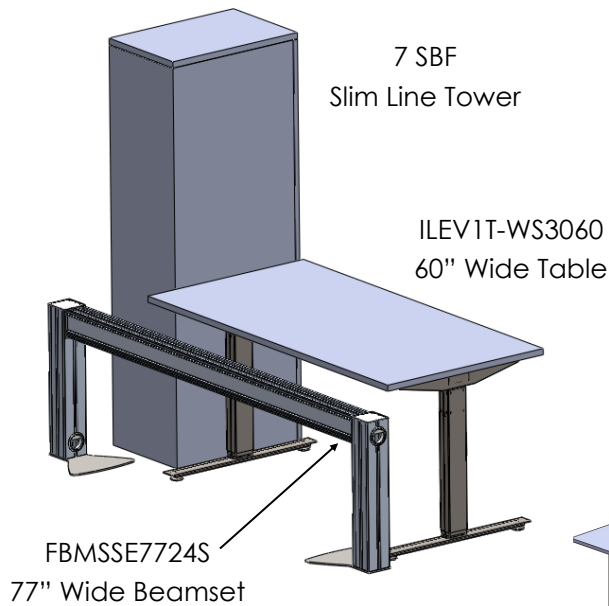

Optional Wire Management

Fence with Storage Towers

In order to create linear runs of tables and towers, corresponding sizes of Fence, Fence Upmounts and Interconnecting Cables are offered. Sizes allow for a 60" or 72" table to be combined with one of two storage towers.

	Table Size	Storage Tower
77" Wide Components	60"	7 SBF
85" Wide Components	72"	7 SBF
89" Wide Components	60"	7SIS
97" Wide Components	72"	7SIS

*** Components that allow for linear runs of tables and towers are highlighted on the individual pricing pages.