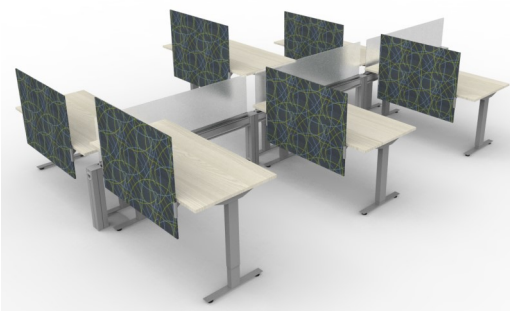

HA6DL3060 - 6 Pack L Configuration, Double Sided

30" x 60" Worksurfaces, Softscape Upmount on Fence, 4 Simplexes & 1 Data/Tel Knockout Per User, 120" Base Feed, Grade 1 Finishes.

QTY	Product Code	Product Description
6	ILEV1T-WS3060	i-lev1, Ele Height Adj Table, Three Stage T-Leg, with 30"D x 60"W Surface
1	FBMSSE7222D1234	72"W x 22"H, Fence Beamset Powered 8w/4c Simplex 1234, Double Sided
2	FBMSEE7222D1234	72"W x 22"H, Fence Ext. Beamset Powered 8w/4c Simplex 1234, Dbl Sided
3	FUEA1872	18"H x 72"W Fence Upmount, Acrylic
6	UMDMF3154	31"H x 54"W Up/Downmount, Tackable Fabric
1	XEBF84120	120" Base Feed, 8 Wire/4 Circuit
2	XEIC8472	72" Interconnecting Cable, 8 Wire/4 Circuit