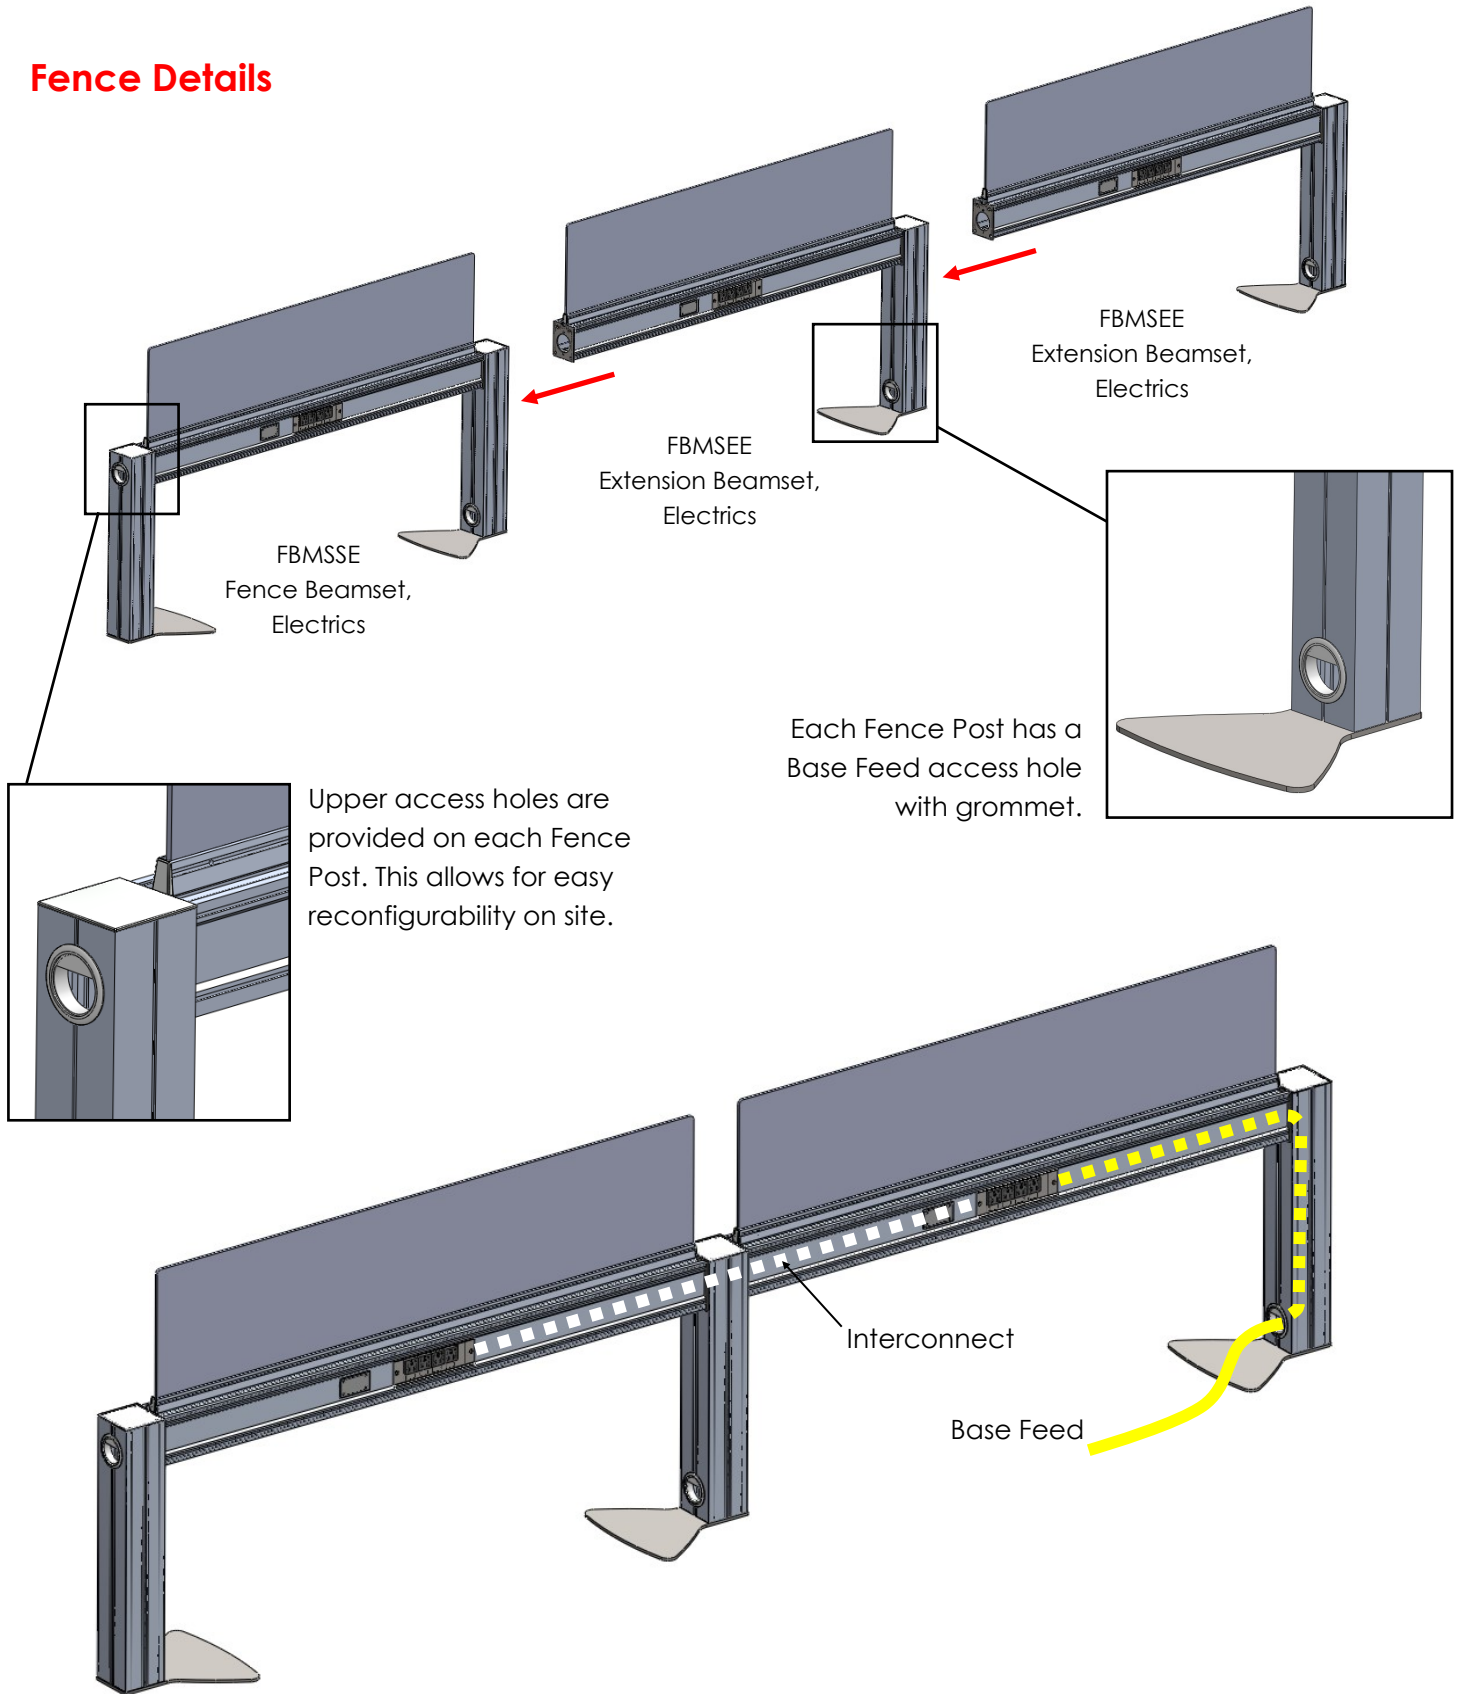

HA4DL3060 - 4 Pack L Configuration, Double Sided

30" x 60" Worksurfaces, Softscape Upmount on Fence, 4 Simplexes & 1 Data/Tel Knockout Per User, 120" Base Feed, Grade 1 Finishes.

QTY	Product Code	Product Description
4	ILEV1T-WS3060	i-lev1, Ele Height Adj Table, Three Stage T-Leg, with 30"D x 60"W Surface
1	FBMSSE7222D1234	72"W x 22"H, Fence Beamset Powered 8w/4c Simplex 1234, Double Sided
1	FBMSEE7222D1234	72"W x 22"H, Fence Ext. Beamset Powered 8w/4c Simplex 1234, Dbl Sided
2	FUES1872	18"H x 72"W Fence Upmount, Softscape
4	UMDMF3154	31"H x 54"W Up/Downmount, Tackable Fabric
1	XEBF84120	120" Base Feed, 8 Wire/4 Circuit
1	XEIC8472	72" Interconnecting Cable, 8 Wire/4 Circuit

Fence Details

Dividers in a Linear Configuration

Dividers that hang below the surface should not be used in a linear application. This includes QFMT, TDEA and UMDM dividers. When the height adjustable table is in a low position, there is a risk of these dividers blocking the user's electrical access.