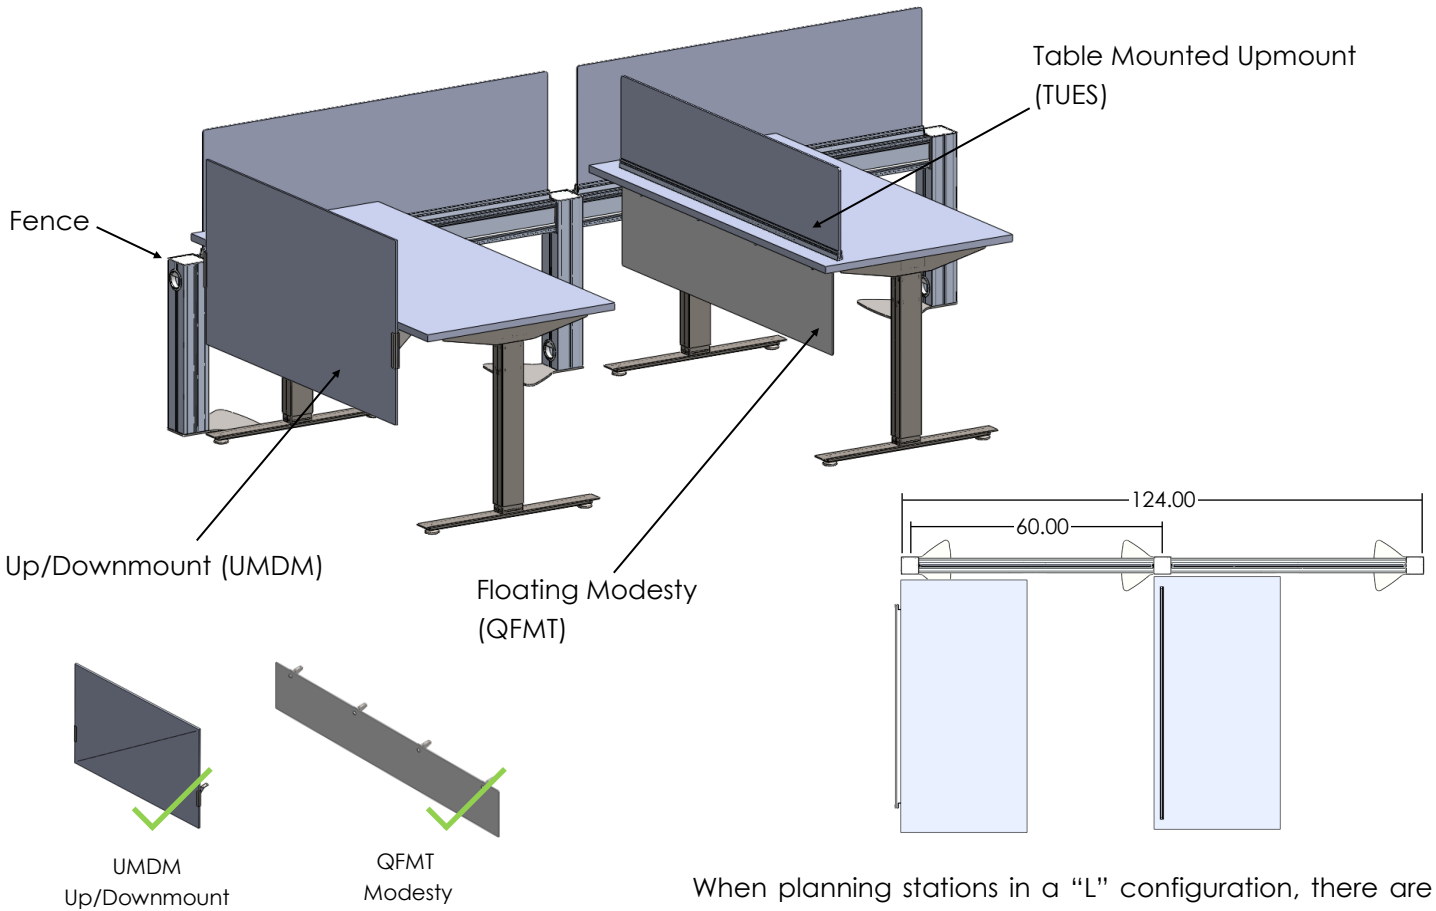

Fence Details

Dividers in a Linear Configuration

Dividers that hang below the surface should not be used in a linear application. This includes QFMT, TDEA and UMDM dividers. When the height adjustable table is in a low position, there is a risk of these dividers blocking the user's electrical access.

As shown, modesty division is provided by a Fence mounted Upmount. The combination of this Upmount, along with Fence itself, will provide 12" of modesty below a 29" high (seated height) surface.

Dividers in a "L" Configuration