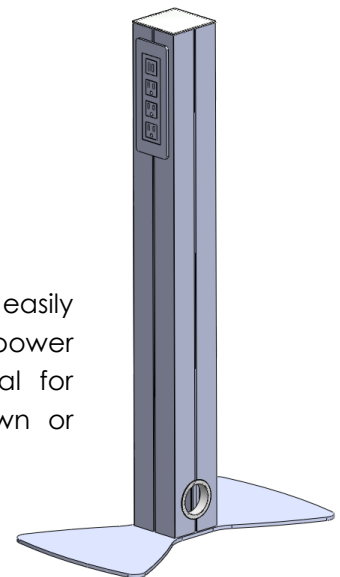

Hitch'n Post is a freestanding, easily moveable access point for power and USB Charging. It is ideal for moveable tables, touch down or casual areas.