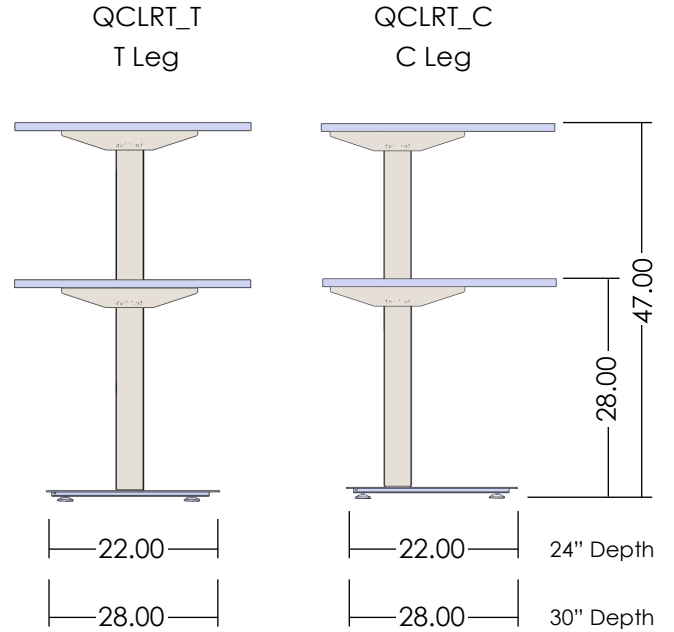

TSBF
BF Pedestal

FCUSH1620
16x20 Pedestal
Cushion

Electrical

TACP
Clamp-on Power

XEBFQ
Plug in Base Feed
Cable

XEBF
Base Feed Cable

XEIC
Interconnect Cable

Wire Management

XBWM08
Tray Wire Manager

RW-DTRF
Basket Wire Manager

XWGLP
Low Profile Wire
Manager

Height Adjustable Tables - Elevations

iLEV Series

Clever Series

Divider - Elevations

Fence Mounted Upmounts

QTY	Product Code	Product Description
2	ILEV1T-WS3060	i-lev1, Ele Height Adj Table, Three Stage T-Leg, with 30"D x 60"W Surface
1	FBMSSE6022S1234	60"W x 22"H, Fence Beamset Powered 8w/4c Simplex 1234, Single Sided
1	FBMSEE6022S1234	60"W x 22"H, Fence Ext. Beamset Powered 8w/4c Simplex 1234, Single Sided
2	FUES1860	18"H x 60"W Fence Upmount, Softscape
1	XEBF84120	120" Base Feed, 8 Wire/4 Circuit
1	XEIC8460	60" Interconnecting Cable, 8 Circuit/4 Wire