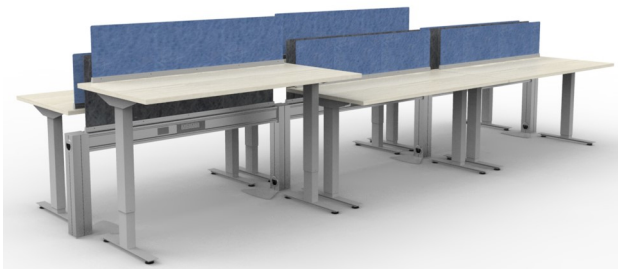

QTY	Product Code	Product Description
3	ILEV1T-WS3060	i-lev1, Ele Height Adj Table, Three Stage T-Leg, with 30"D x 60"W Surface
1	FBMSSE7722S1234	77"W x 22"H, Fence Beamset Powered 8w/4c Simplex 1234, Single Sided
2	FBMSEE7722S1234	77"W x 22"H, Fence Ext. Beamset Powered 8w/4c Simplex 1234, Single Sided
3	FUES1877	18"H x 77"W Fence Upmount, Softscape
3	7SBF2465	16"W x 24"D x 65"H Slim Line Tower, Upper Storage, Lower BBF
1	XEBF84120	120" Base Feed, 8 Wire/4 Circuit
2	XEIC8477	77" Interconnecting Cable, 8 Wire/4 Circuit

HA4D3060 - 4 Pack Linear, Double Sided

30" x 60" Worksurfaces, Softscape Upmount on Fence, 4 Simplexes & 1 Data/Tel Knockout Per User, 120" Base Feed, Grade 1 Finishes.

QTY	Product Code	Product Description
4	ILEV1T-WS3060	i-lev1, Ele Height Adj Table, Three Stage T-Leg, with 30"D x 60"W Surface
1	FBMSSE6022D1234	60"W x 22"H, Fence Beamset Powered 8w/4c Simplex 1234, Double Sided
1	FBMSEE6022D1234	60"W x 22"H, Fence Ext. Beamset Powered 8w/4c Simplex 1234, Dbl Sided
2	FUES1860	18"H x 60"W Fence Upmount, Softscape
4	TUES1360	13"H x 60"W Table Upmount, Softscape
1	XEBF84120	120" Base Feed, 8 Wire/4 Circuit
1	XEIC8460	60" Interconnecting Cable, 8 Circuit/4 Wire

HA6D3060 - 6 Pack Linear, Double Sided

30" x 60" Worksurfaces, Softscape Upmount on Fence, 4 Simplexes & 1 Data/Tel Knockout Per User, 120" Base Feed, Grade 1 Finishes.

QTY	Product Code	Product Description
6	ILEV1T-WS3060	i-lev1, Ele Height Adj Table, Three Stage T-Leg, with 30"D x 60"W Surface
1	FBMSSE6022D1234	60"W x 22"H, Fence Beamset Powered 8w/4c Simplex 1234, Double Sided
2	FBMSEE6022D1234	60"W x 22"H, Fence Ext. Beamset Powered 8w/4c Simplex 1234, Dbl Sided
3	FUES1860	18"H x 60"W Fence Upmount, Softscape
6	TUES1360	13"H x 60"W Table Upmount, Softscape
1	XEBF84120	120" Base Feed, 8 Wire/4 Circuit
2	XEIC8460	60" Interconnecting Cable, 8 Circuit/4 Wire