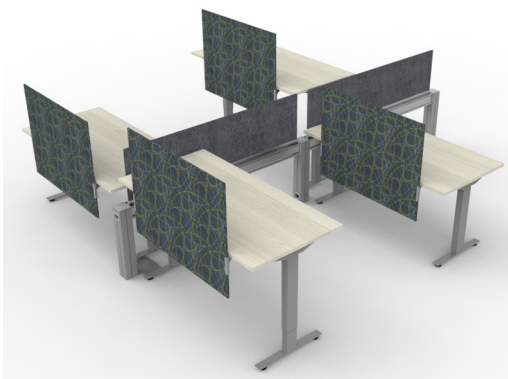

HA4DL3060 - 4 Pack L Configuration, Double Sided

30" x 60" Worksurfaces, Softscape Upmount on Fence, 4 Simplexes & 1 Data/Tel Knockout Per User, 120" Base Feed, Grade 1 Finishes.

QTY	Product Code	Product Description
4	ILEV1T-WS3060	i-lev1, Ele Height Adj Table, Three Stage T-Leg, with 30"D x 60"W Surface
1	FBMSSE7222D1234	72"W x 22"H, Fence Beamset Powered 8w/4c Simplex 1234, Double Sided
1	FBMSEE7222D1234	72"W x 22"H, Fence Ext. Beamset Powered 8w/4c Simplex 1234, Dbl Sided
2	FUES1872	18"H x 72"W Fence Upmount, Softscape
4	UMDMF3154	31"H x 54"W Up/Downmount, Tackable Fabric
1	XEBF84120	120" Base Feed, 8 Wire/4 Circuit
1	XEIC8472	72" Interconnecting Cable, 8 Wire/4 Circuit