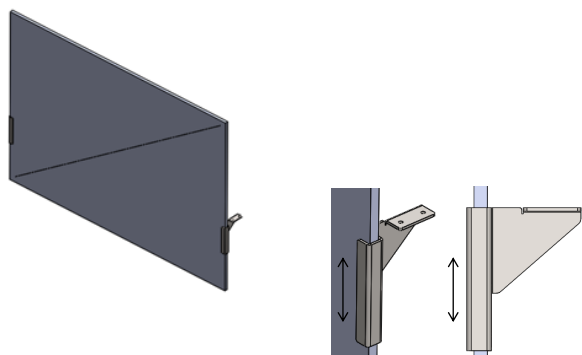

UMDMS

Up/Downmount, Softscape

What's Included:

Up/Downmount. All Necessary Hardware

Finish Options:

Please see www.fluidgroup.com/finishes for finish details

Information Required to Order:

Up/Downmount Code / Structures Finish / Softscape Finish. Example: **UMDMS3148/SLP/SS25**

Notes - Up/Downmount in Softscape is Not Available in Sizes Larger Than 48" Wide

- Brackets are adjustable on screen.

Product Code	Product Description
UMDMS3142	31"H x 42"W Up/Downmount, Softscape
UMDMS3148	31"H x 48"W Up/Downmount, Softscape