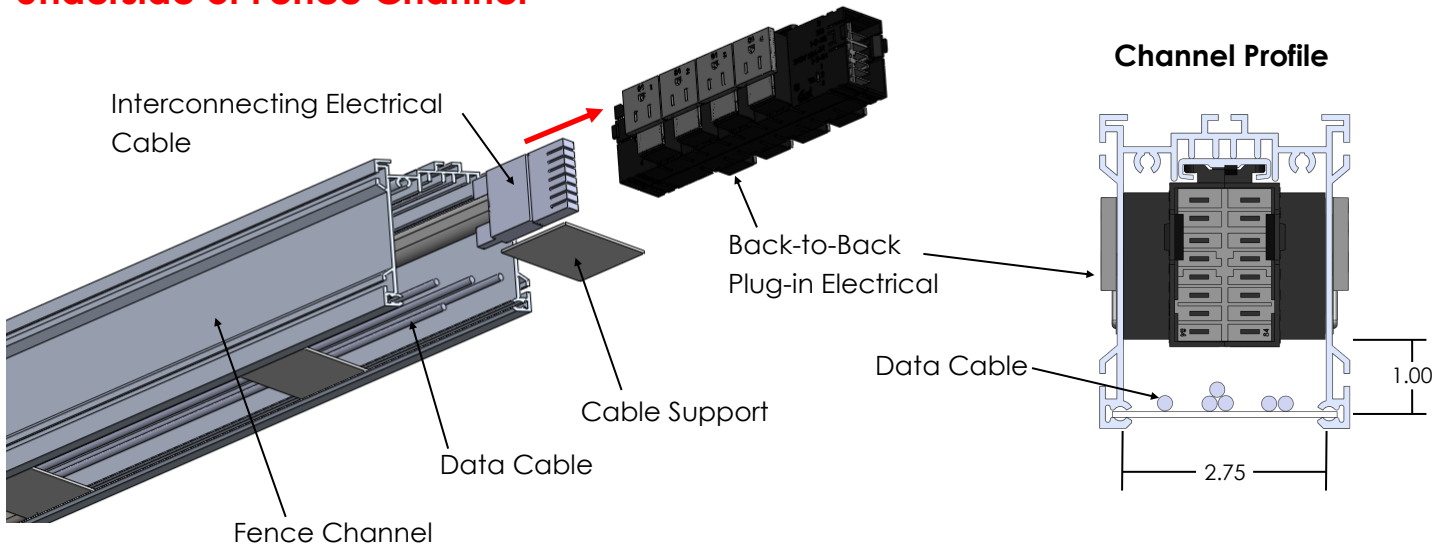

Underside of Fence Channel