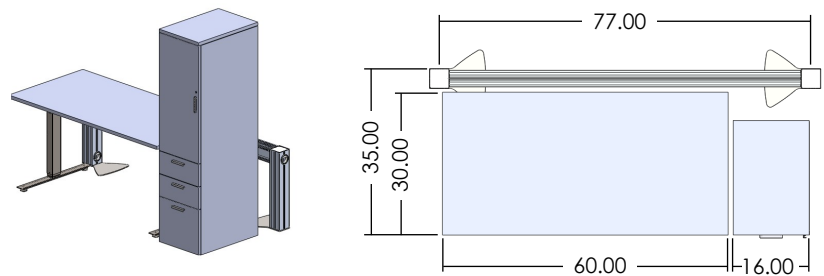

Optional Wire Management

Fence with Storage Towers

In order to create linear runs of tables and towers, corresponding sizes of Fence, Fence Upmounts and Interconnecting Cables are offered. Sizes allow for a 60" or 72" table to be combined with one of two storage towers.

	Table Size	Storage Tower
77" Wide Components	60"	7 SBF
85" Wide Components	72"	7 SBF
89" Wide Components	60"	7SIS
97" Wide Components	72"	7SIS

*** Components that allow for linear runs of tables and towers are highlighted on the individual pricing pages.