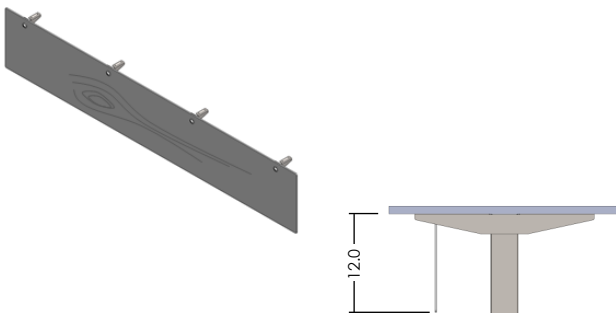

QFMT

Floating Modesty, Thermofused Laminate

What's Included:
Floating Thermofused Laminate Modesty. All Necessary Hardware

Finish Options:
See Pages 4/5 for Structure and TFL Options.

Information Required to Order:
Floating Modesty Code / Structures Finish / Acrylic Finish. Example:
QFMT6012/SLP/NW

Notes - Floating Modesties Should be 12" Less Than the Corresponding Table

Product Code	Product Description
QFMT3612	12"H x 36"W Floating Modesty, TFL
QFMT4212	12"H x 42"W Floating Modesty, TFL
QFMT4812	12"H x 48"W Floating Modesty, TFL
QFMT5412	12"H x 54"W Floating Modesty, TFL
QFMT6012	12"H x 60"W Floating Modesty, TFL