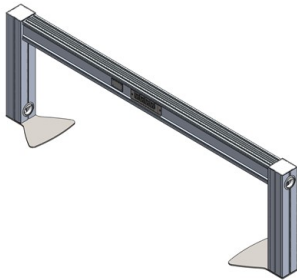

FBMSSE

Fence Beamset, Powered

What's Included:

Fence Beamset, Internal Electrical Components, Data Cover Plate. All Necessary Hardware.

Finish Options:

Please see www.fluidgroup.com/finishes for finish details

Information Required to Order:

Beamset Code / Structure Finish. Example: **FBMSSE6024D1234/ANO**

1. Notes - Base Feed and Interconnect Cables are Specified Separately. See Page 37.
   - A Double Sided Beamset Will Provide Four Simplexes and One Data knockout To Users on **Each** Side. A Single Sided Beamset will provide Four Simplexes And One Data Knockout to a User on **One** Side
   - Highlighted Items Below to be Used With The Combination of a 60" or 72"

Product Code	Product Description
FBMSSE4822D1234	48"W x 22"H, Fence Beamset Powered 8w/4c Simplex 1234, Double Sided
FBMSSE5422D1234	54"W x 22"H, Fence Beamset Powered 8w/4c Simplex 1234, Double Sided
FBMSSE6022D1234	60"W x 22"H, Fence Beamset Powered 8w/4c Simplex 1234, Double Sided
FBMSSE6622D1234	66"W x 22"H, Fence Beamset Powered 8w/4c Simplex 1234, Double Sided
FBMSSE7222D1234	72"W x 22"H, Fence Beamset Powered 8w/4c Simplex 1234, Double Sided
FBMSSE7722D1234	77"W x 22"H, Fence Beamset Powered 8w/4c Simplex 1234, Double Sided
FBMSSE8522D1234	85"W x 22"H, Fence Beamset Powered 8w/4c Simplex 1234, Double Sided
FBMSSE8922D1234	89"W x 22"H, Fence Beamset Powered 8w/4c Simplex 1234, Double Sided
FBMSSE9722D1234	97"W x 22"H, Fence Beamset Powered 8w/4c Simplex 1234, Double Sided
FBMSSE4822D1111	48"W x 22"H, Fence Beamset Powered 3w/1c Simplex 1111, Double Sided
FBMSSE5422D1111	54"W x 22"H, Fence Beamset Powered 3w/1c Simplex 1111, Double Sided
FBMSSE6022D1111	60"W x 22"H, Fence Beamset Powered 3w/1c Simplex 1111, Double Sided
FBMSSE6622D1111	66"W x 22"H, Fence Beamset Powered 3w/1c Simplex 1111, Double Sided
FBMSSE7222D1111	72"W x 22"H, Fence Beamset Powered 3w/1c Simplex 1111, Double Sided
FBMSSE7722D1111	77"W x 22"H, Fence Beamset Powered 3w/1c Simplex 1111, Double Sided
FBMSSE8522D1111	85"W x 22"H, Fence Beamset Powered 3w/1c Simplex 1111, Double Sided
FBMSSE8922D1111	89"W x 22"H, Fence Beamset Powered 3w/1c Simplex 1111, Double Sided
FBMSSE9722D1111	97"W x 22"H, Fence Beamset Powered 3w/1c Simplex 1111, Double Sided
FBMSSE4822S1234	48"W x 22"H, Fence Beamset Powered 8w/4c Simplex 1234, Single Sided
FBMSSE5422S1234	54"W x 22"H, Fence Beamset Powered 8w/4c Simplex 1234, Single Sided
FBMSSE6022S1234	60"W x 22"H, Fence Beamset Powered 8w/4c Simplex 1234, Single Sided
FBMSSE6622S1234	66"W x 22"H, Fence Beamset Powered 8w/4c Simplex 1234, Single Sided
FBMSSE7222S1234	72"W x 22"H, Fence Beamset Powered 8w/4c Simplex 1234, Single Sided
FBMSSE7722S1234	77"W x 22"H, Fence Beamset Powered 8w/4c Simplex 1234, Single Sided
FBMSSE8522S1234	85"W x 22"H, Fence Beamset Powered 8w/4c Simplex 1234, Single Sided
FBMSSE8922S1234	89"W x 22"H, Fence Beamset Powered 8w/4c Simplex 1234, Single Sided
FBMSSE9722S1234	97"W x 22"H, Fence Beamset Powered 8w/4c Simplex 1234, Single Sided