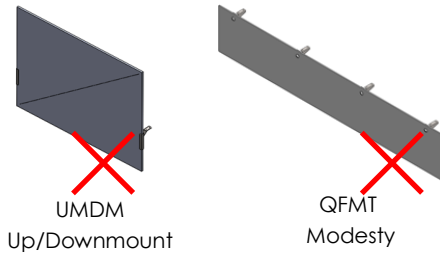

HA6DL3060 - 6 Pack L Configuration, Double Sided

30" x 60" Worksurfaces, Softscape Upmount on Fence, 4 Simplexes & 1 Data/Tel Knockout Per User, 120" Base Feed, Grade 1 Finishes.

QTY	Product Code	Product Description
6	ILEV1T-WS3060	i-lev1, Ele Height Adj Table, Three Stage T-Leg, with 30"D x 60"W Surface
1	FBMSSE7222D1234	72"W x 22"H, Fence Beamset Powered 8w/4c Simplex 1234, Double Sided
2	FBMSEE7222D1234	72"W x 22"H, Fence Ext. Beamset Powered 8w/4c Simplex 1234, Dbl Sided
3	FUEA1872	18"H x 72"W Fence Upmount, Acrylic
6	UMDMF3154	31"H x 54"W Up/Downmount, Tackable Fabric
1	XEBF84120	120" Base Feed, 8 Wire/4 Circuit
2	XEIC8472	72" Interconnecting Cable, 8 Wire/4 Circuit

Fence Details

Dividers in a Linear Configuration

Dividers that hang below the surface should not be used in a linear application. This includes QFMT, TDEA and UMDM dividers. When the height adjustable table is in a low position, there is a risk of these dividers blocking the user's electrical access.