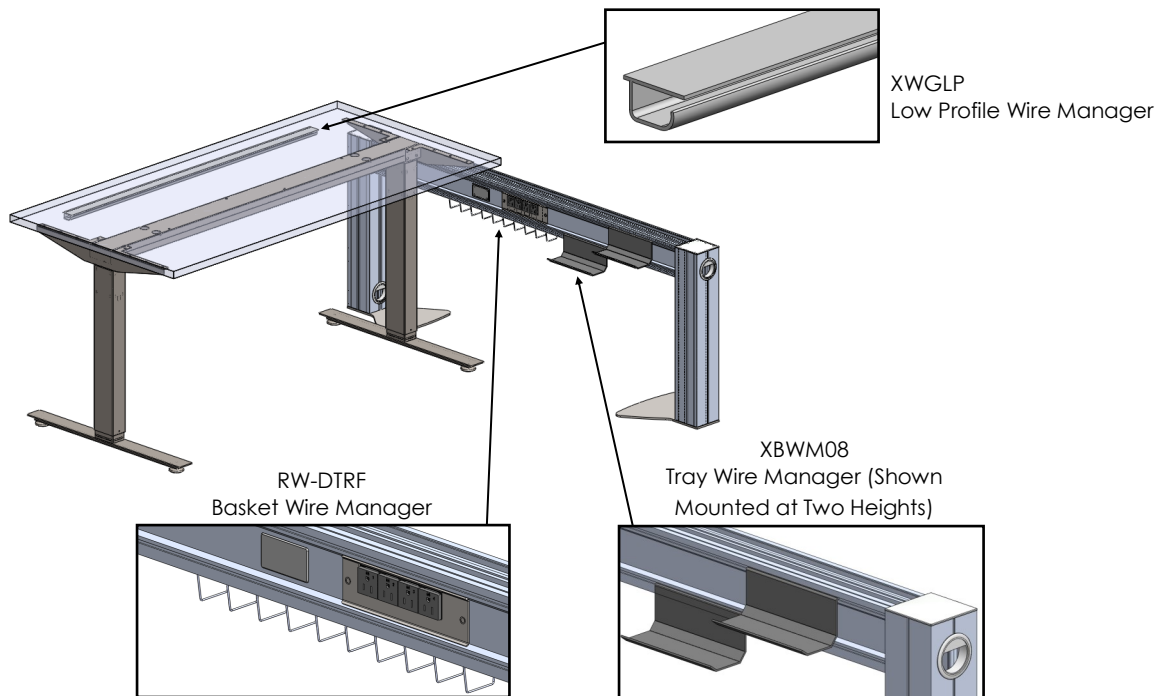

Information Required to Order:

Low Profile Wire Manager Code. Example: **XWGLP60**

Product Code	Product Description
XWGLP48	48" Low Profile Wire Manager
XWGLP54	54" Low Profile Wire Manager
XWGLP60	60" Low Profile Wire Manager
XWGLP66	66" Low Profile Wire Manager
XWGLP72	72" Low Profile Wire Manager