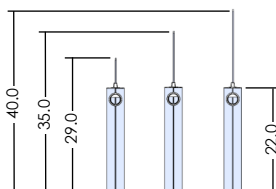

FPST222
Two Way Connection

FPST322
Three Way Connection

FPST422
Four Way Connection

FUEA

Fence Mounted Upmount, Acrylic

What's Included:

Fence Upmount (Aluminium Extrusion and Acrylic Divider). All Necessary Hardware.