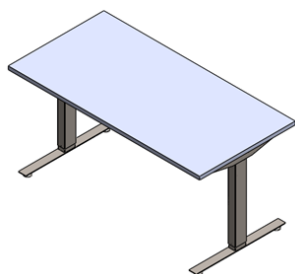

Product Code	Product Description
ILEV1T-WS2448	i-lev1, Electric Height Adj Table, Three Stage T-Leg, with 24"D x 48"W Surface
ILEV1T-WS2454	i-lev1, Electric Height Adj Table, Three Stage T-Leg, with 24"D x 54"W Surface
ILEV1T-WS2460	i-lev1, Electric Height Adj Table, Three Stage T-Leg, with 24"D x 60"W Surface
ILEV1T-WS2466	i-lev1, Electric Height Adj Table, Three Stage T-Leg, with 24"D x 66"W Surface
ILEV1T-WS2472	i-lev1, Electric Height Adj Table, Three Stage T-Leg, with 24"D x 72"W Surface
ILEV1T-WS3048	i-lev1, Electric Height Adj Table, Three Stage T-Leg, with 30"D x 48"W Surface
ILEV1T-WS3054	i-lev1, Electric Height Adj Table, Three Stage T-Leg, with 30"D x 54"W Surface
ILEV1T-WS3060	i-lev1, Electric Height Adj Table, Three Stage T-Leg, with 30"D x 60"W Surface
ILEV1T-WS3066	i-lev1, Electric Height Adj Table, Three Stage T-Leg, with 30"D x 66"W Surface
ILEV1T-WS3072	i-lev1, Electric Height Adj Table, Three Stage T-Leg, with 30"D x 72"W Surface

ILEV1T

Three Stage, T Leg – Frame Only

What's Included:

ILEV1T Three Stage, T-Leg Frame. All Necessary Hardware.

Finish Options:

Please see www.fluidgroup.com/finishes for finish details

Information Required to Order:

Frame Code / Applicable Finishes. Example: **ILEV1T/SL**

Product Code	Product Description
ILEV1T	i-lev1, Electric Height Adj Table, Three Stage T-Leg, Base Only, Adjustable Width 44"-63"

QCLRT_WS

T Leg – With Surface