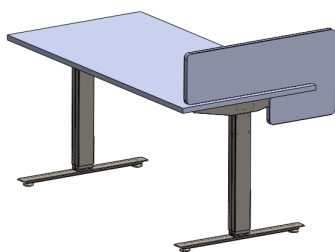

Additional Highlights