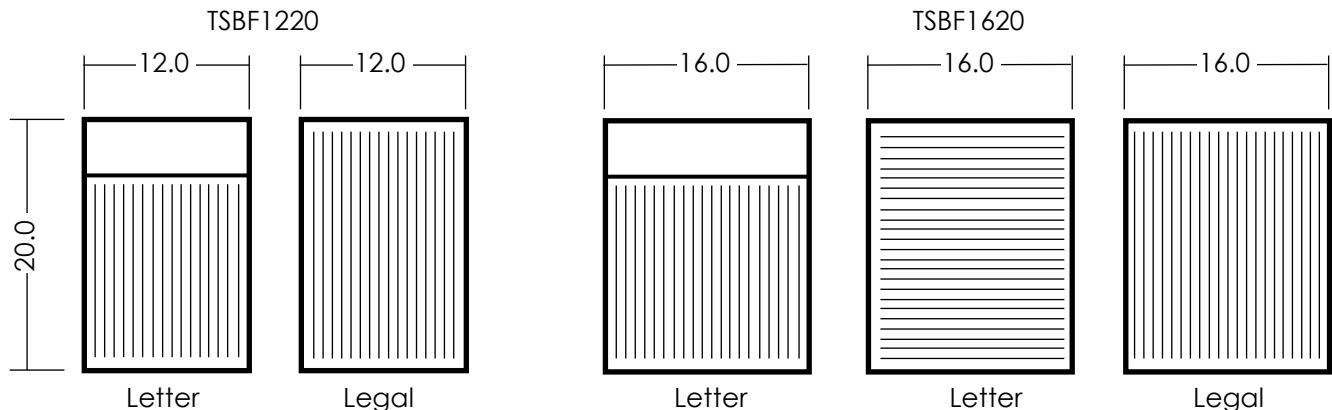

Filing Options