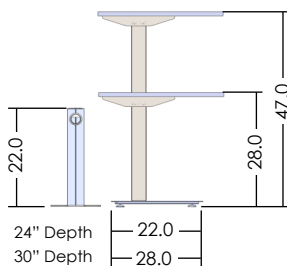

Upgrade to a Programable Switch.
Code: **TOUCHFX**
Add $125.00 List

What's Included:

QCLRC C-Leg Frame with Rectangular Surface. All Necessary Hardware.

Finish Options:

Please see www.fluidgroup.com/finishes for finish details

Please note: Grade 2 pricing refers to an upgrade to HPL worksurface

Information Required to Order:

Frame with Surface Code / Applicable Finishes. Example:

QCLRT_WS3060C/SL/NW

1. Notes - Frame Height Range **27" - 46"**. (Not Including 1" Thick surface)
2. 1/2" Levelling Range
   - Load Capacity: 200lbs (evenly distributed)
   - Full Load Speed: 1 3/8inch per Second
   - Input Voltage: 110V
   - Power Consumption: <0.3W
   - True Anti-Collision Function
   - Noise: 45db
   - Meets ANSI/BIFMA x5.5 Standard

Product Code	Product Description
QCLRT_WS2448C	Clever, Electric Height Adj Table, C-Leg, with 24"D x 48"W Surface
QCLRT_WS2460C	Clever, Electric Height Adj Table, C-Leg, with 24"D x 60"W Surface
QCLRT_WS2472C	Clever, Electric Height Adj Table, C-Leg, with 24"D x 72"W Surface
QCLRT_WS3048C	Clever, Electric Height Adj Table, C-Leg, with 30"D x 48"W Surface
QCLRT_WS3060C	Clever, Electric Height Adj Table, C-Leg, with 30"D x 60"W Surface
QCLRT_WS3072C	Clever, Electric Height Adj Table, C-Leg, with 30"D x 72"W Surface

QCLRC

C Leg (Frame Only)

What's Included:

QCLRC C-Leg Frame. All Necessary Hardware.

Finish Options:

Please see www.fluidgroup.com/finishes for finish details

Information Required to Order:

Frame Code / Applicable Finishes. Example: **QCLRC/SL**

Product Code	Product Description
QCLRT_24C	Clever, Electric Height Adj Table, C-Leg, Base Only, 24"D x 48"-72"W
QCLRT_30C	Clever, Electric Height Adj Table, C-Leg, Base Only, 30"D x 48"-72"W