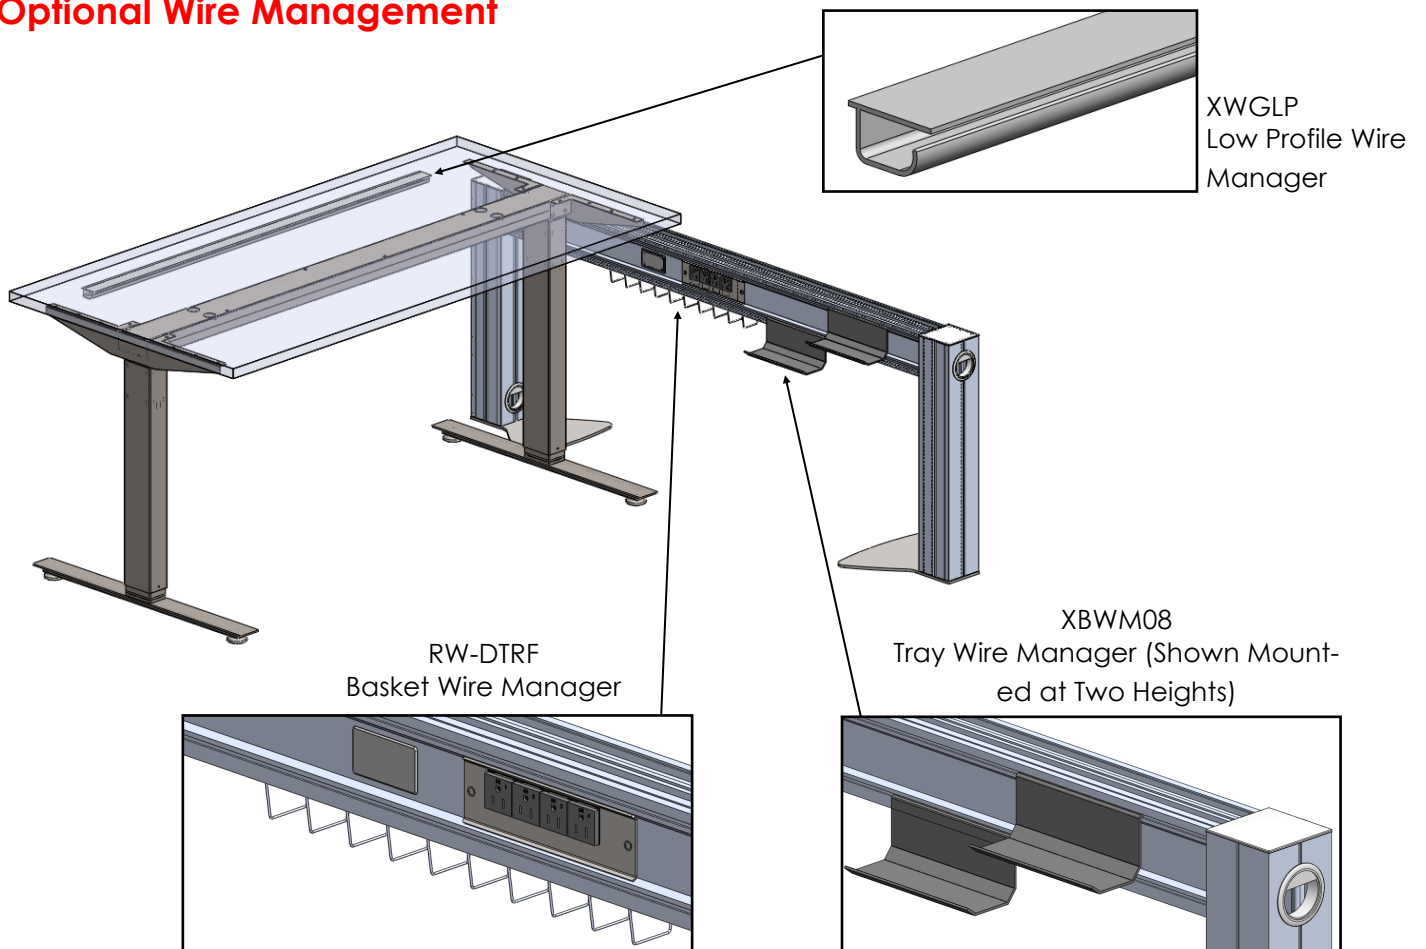

A Plug-in 3wire/1circuit Base Feed will follow the same logic. However, since a Plug-in Base Feed only distributes 1 circuit, the number of users is reduced. The Plug-in Base Feed will provide power for five users, each with four #1 simplexes (outlets)

Optional Wire Management

Fence with Storage Towers

In order to create linear runs of tables and towers, corresponding sizes of Fence, Fence Upmounts and Interconnecting Cables are offered. Sizes allow for a 60" or 72" table to be combined with one of two storage towers.