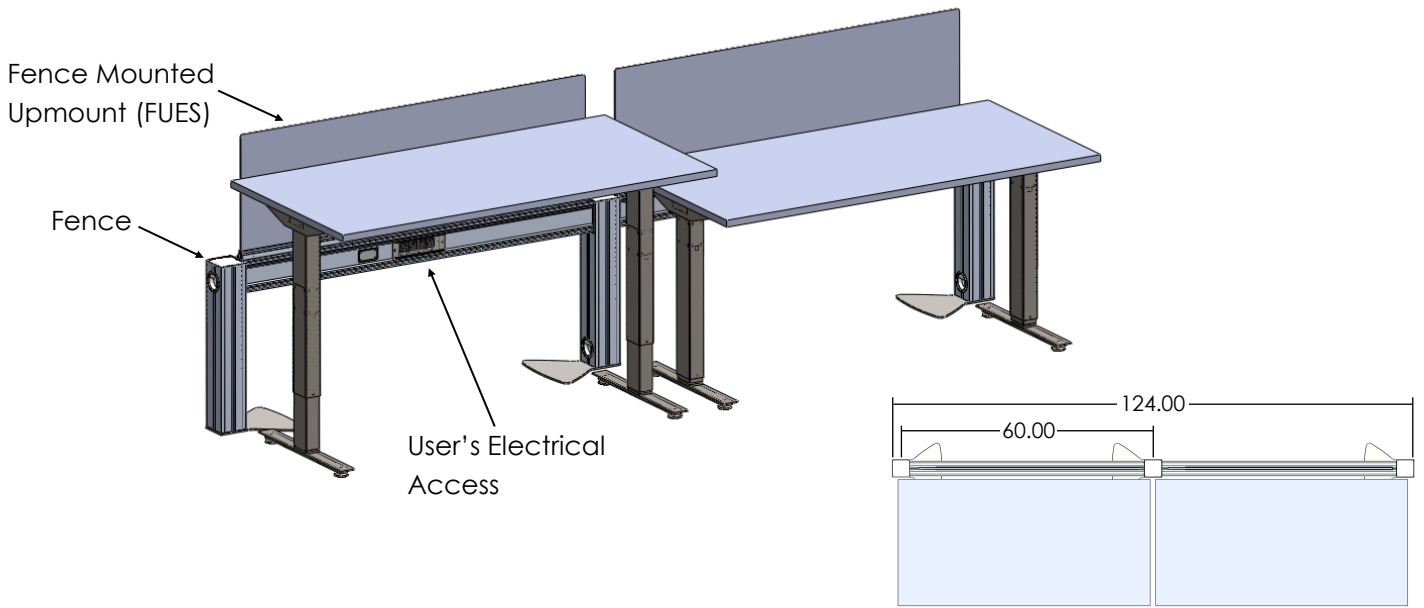

HA6DL3060 - 6 Pack L Configuration, Double Sided

30" x 60" Worksurfaces, Softscape Upmount on Fence, 4 Simplexes & 1 Data/Tel Knockout Per User, 120" Base Feed, Grade 1 Finishes.

QTY	Product Code	Product Description
6	ILEV1T-WS3060	i-lev1, Ele Height Adj Table, Three Stage T-Leg, with 30"D x 60"W Surface
1	FBMSSE7222D1234	72"W x 22"H, Fence Beamset Powered 8w/4c Simplex 1234, Double Sided
2	FBMSEE7222D1234	72"W x 22"H, Fence Ext. Beamset Powered 8w/4c Simplex 1234, Dbl Sided
3	FUEA1872	18"H x 72"W Fence Upmount, Acrylic
6	UMDMF3154	31"H x 54"W Up/Downmount, Tackable Fabric
1	XEBF84120	120" Base Feed, 8 Wire/4 Circuit
2	XEIC8472	72" Interconnecting Cable, 8 Wire/4 Circuit

Fence Details

Dividers in a Linear Configuration

Dividers that hang below the surface should not be used in a linear application. This includes QFMT, TDEA and UMDM dividers. When the height adjustable table is in a low position, there is a risk of these dividers blocking the user's electrical access.