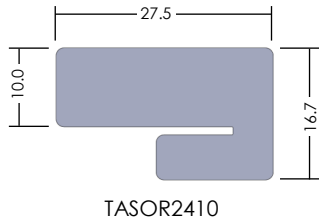

What's Included:
Slide-on Divider

Finish Options:
Please see www.fluidgroup.com/finishes for finish details

Information Required to Order:
Slide-on Divider Code / TASO Finish. Example: **TASOR3010/SS06**