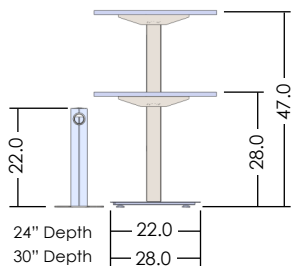

Upgrade to a Programable Switch.
Code: **TOUCHFX**
Add $125.00 List