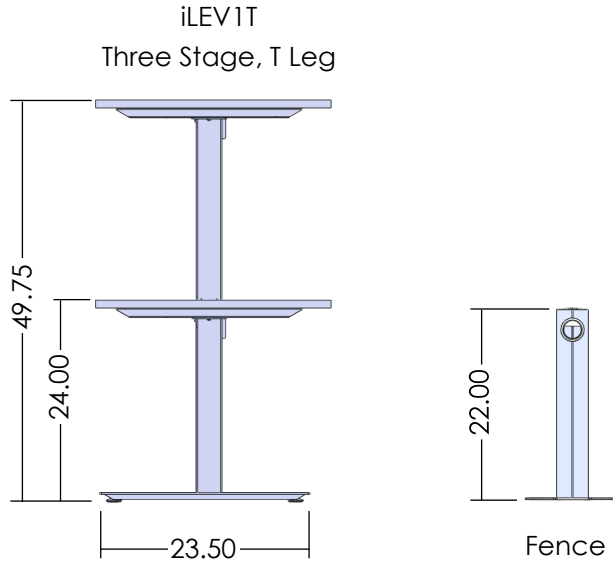

TSBF
BF Pedestal

FCUSH1620
16x20 Pedestal
Cushion

Electrical

TACP
Clamp-on Power

XEBFQ
Plug in Base Feed
Cable

XEBF
Base Feed Cable

XEIC
Interconnect Cable

Wire Management

XBWM08
Tray Wire Manager

RW-DTRF
Basket Wire Manager

XWGLP
Low Profile Wire
Manager

Height Adjustable Tables - Elevations

iLEV Series

Clever Series

Divider - Elevations

Fence Mounted Upmounts