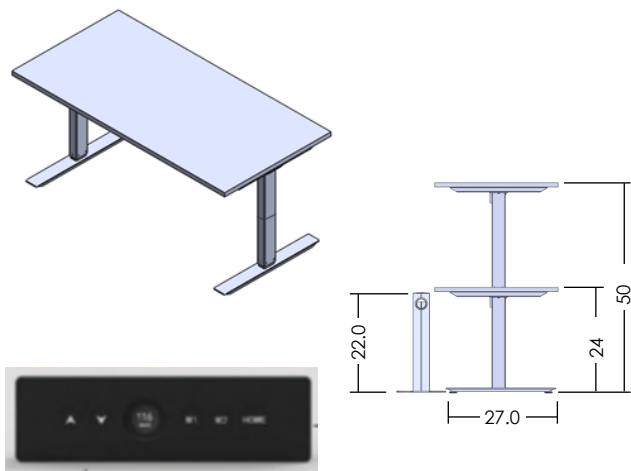

	Table Size	Storage Tower
77" Wide Components	60"	7 SBF
85" Wide Components	72"	7 SBF
89" Wide Components	60"	7SIS
97" Wide Components	72"	7SIS

*** Components that allow for linear runs of tables and towers are highlighted on the individual pricing pages.

Additional Highlights

TASO is a movable, slide-on divider. Made from Softscape, this convenient spatial divider is both tackable, as well as offering acoustical properties.

Hitch'n Post is a freestanding, easily moveable access point for power and USB Charging. It is ideal for moveable tables, touch down or casual areas.

ILEV1T-WS

Three Stage, T Leg – With Surface

What's Included:

ILEV1T Three Stage, T-Leg Frame with Rectangular Surface. All Necessary Hardware.

Finish Options:

Please see www.fluidgroup.com/finishes for finish details