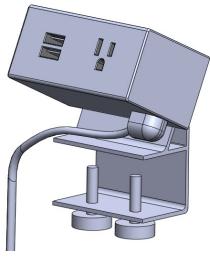

TACP

Clamp-on Power

What's Included:
Clamp-on Power Module.

Finish Options:
Please see www.fluidgroup.com/finishes for finish details

Information Required to Order:
Clamp-on Module Code / Electrical Module Finish. Example: **TACPB/SL**

Product Code	Product Description
TACPA	Clamp-on Power, 2 Power
TACPB	Clamp On Power, 1 Power / 1USB