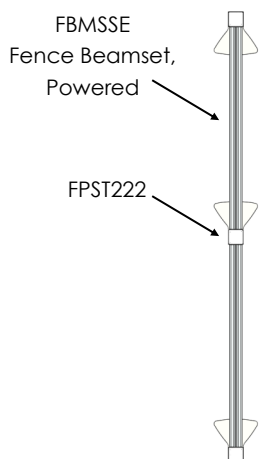

FPST

Fence Post

What's Included:

Fence Post with Frame Plate. All Necessary Hardware

Finish Options:

Please see www.fluidgroup.com/finishes for finish details

Information Required to Order:

Fence Post Code / Structure Finish. Example: **FPST324/ANO**

Product Code	Product Description
FPST222	22"H Fence Post with Plate - Two Way Connection
FPST322	22"H Fence Post with Plate - Three Way Connection
FPST422	22"H Fence Post with Plate - Four Way Connection