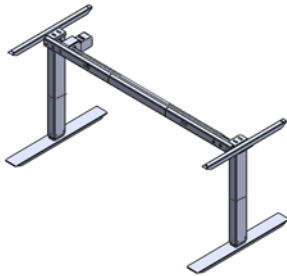

ILEV1T

Three Stage, T Leg – Frame Only

What's Included:

ILEV1T Three Stage, T-Leg Frame. All Necessary Hardware.

Finish Options:

Please see www.fluidgroup.com/finishes for finish details

Information Required to Order:

Frame Code / Applicable Finishes. Example: **ILEV1T/SL**

Product Code	Product Description
ILEV1T	i-lev1, Electric Height Adj Table, Three Stage T-Leg, Base Only, Adjustable Width 44"-63"