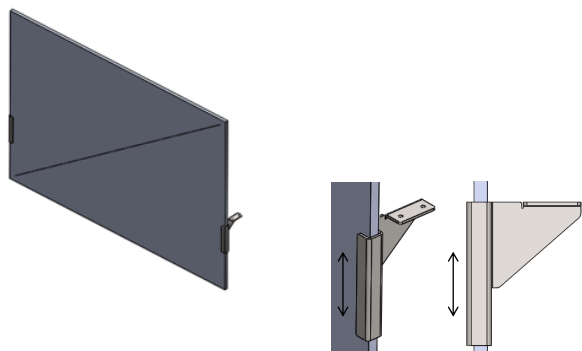

UMDMF

Up/Downmount, Tackable fabric

What's Included:

Up/Downmount. All Necessary Hardware

Finish Options:

Please see www.fluidgroup.com/finishes for finish details

Information Required to Order:

Up/Downmount Code / Structures Finish / Fabric Finish: **Example: UMDMF3160/SLP/Epic-Azure**

Notes - Up/Downmount Size Should Be at Least 6" Less Than the Corresponding Table.

Product Code	Product Description
UMDMF3142	31"H x 42"W Up/Downmount, Tackable Fabric
UMDMF3148	31"H x 48"W Up/Downmount, Tackable Fabric
UMDMF3154	31"H x 54"W Up/Downmount, Tackable Fabric
UMDMF3160	31"H x 60"W Up/Downmount, Tackable Fabric
UMDMF3166	31"H x 66"W Up/Downmount, Tackable Fabric