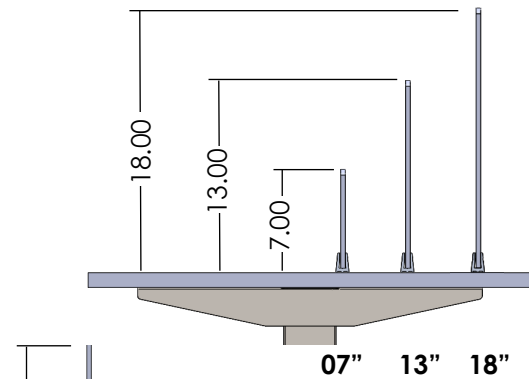

Table Mounted Upmounts