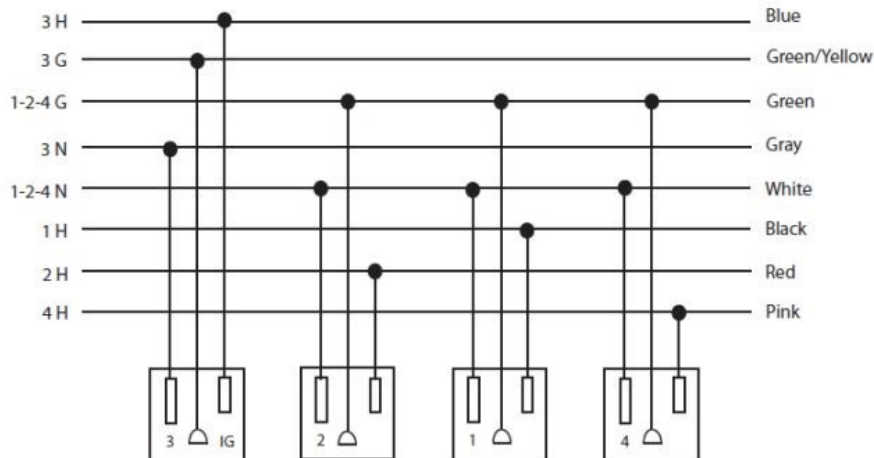

Base Feed Information and Wiring Diagram

Number of Simplexes per Base Feed - An 8wire/4circuit Hardwire Base Feed will allow 20 simplexes (outlets) per circuit. Therefore, one Hardwire 8wire/4circuit Base Feed will provide power for up to twenty users, each with a single #1, #2, #3 and #4 simplex (outlet).

A Plug-in 3wire/1circuit Base Feed will follow the same logic. However, since a Plug-in Base Feed only distributes 1 circuit, the number of users is reduced. The Plug-in Base Feed will provide power for five users, each with four #1 simplexes (outlets)

Wiring - The diagram shown below represents the proper wiring procedure for our 8 Wire/ 4 Circuit Hard-wired Base Feed. In this system, the third circuit is an Isolated Ground.