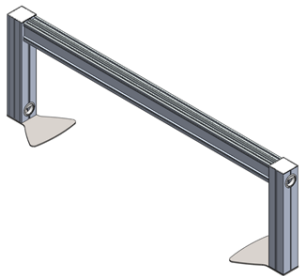

FBMSSE (continued)
Fence Beamset, Powered

Product Code	Product Description
FBMSSE4822S1111	48"W x 22"H, Fence Beamset Powered 3w/1c Simplex 1111, Single Sided
FBMSSE5422S1111	54"W x 22"H, Fence Beamset Powered 3w/1c Simplex 1111, Single Sided
FBMSSE6022S1111	60"W x 22"H, Fence Beamset Powered 3w/1c Simplex 1111, Single Sided
FBMSSE6622S1111	66"W x 22"H, Fence Beamset Powered 3w/1c Simplex 1111, Single Sided
FBMSSE7222S1111	72"W x 22"H, Fence Beamset Powered 3w/1c Simplex 1111, Single Sided
FBMSSE7722S1111	77"W x 22"H, Fence Beamset Powered 3w/1c Simplex 1111, Single Sided
FBMSSE8522S1111	85"W x 22"H, Fence Beamset Powered 3w/1c Simplex 1111, Single Sided
FBMSSE8922S1111	89"W x 22"H, Fence Beamset Powered 3w/1c Simplex 1111, Single Sided
FBMSSE9722S1111	97"W x 22"H, Fence Beamset Powered 3w/1c Simplex 1111, Single Sided

FBMSS

Fence Beamset, Non-Powered

What's Included:
Fence Beamset. All Necessary Hardware.

Finish Options:
Please see www.fluidgroup.com/finishes for finish details

Information Required to Order:
Beamset Code / Structure Finish. Example: **FBMSS6024/ANO**

Notes - Highlighted Items Below to be Used With The Combination of a 60" or 72" Table and a Storage Tower. See Page 17 for Details.

Product Code	Product Description
FBMSS4822	48"W x 22"H, Fence Beamset, Non-Powered
FBMSS5422	54"W x 22"H, Fence Beamset, Non-Powered
FBMSS6022	60"W x 22"H, Fence Beamset, Non-Powered
FBMSS6622	66"W x 22"H, Fence Beamset, Non-Powered
FBMSS7222	72"W x 22"H, Fence Beamset, Non-Powered
FBMSS7722	77"W x 22"H, Fence Beamset, Non-Powered
FBMSS8522	85"W x 22"H, Fence Beamset, Non-Powered
FBMSS8922	89"W x 22"H, Fence Beamset, Non-Powered
FBMSS9722	97"W x 22"H, Fence Beamset, Non-Powered