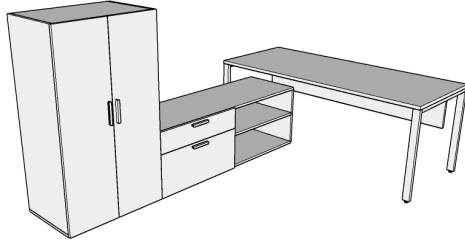

# TYPICAL QUOTATION

**Date** Jun 9, 2022  
**Quote #** FCIQ10684

**SF #** Q20220321-19803

Line	Qty	Product Code	Description	List	Ext. List
<b>Typical Workstation: QITU010 Qi Desk - L Station with Credenza, Tower and Modesty, U Leg</b>					
<b>U Leg, Hanging Modesty, BF Storage</b>					
<b>Overall Workstation Size: 72"W x 78"D</b>					
<b>Components</b>					
1	1	QUT7230	Desk "U" leg 72"Wx30"D, bar, no grommet.	\$1,023	\$1,023
2	1	QFMT6612	12"H x 66"W Floating Modesty, TFL	\$283	\$283
3	1	QLC602021BFO	Credenza with levelers, Box/File, Open, 60"Wx20"Dx21"H	\$1,465	\$1,465
4	1	QISD122054L	Tall Storage, Single Door Left, 12"W x 20"D x 54"H	\$902	\$902