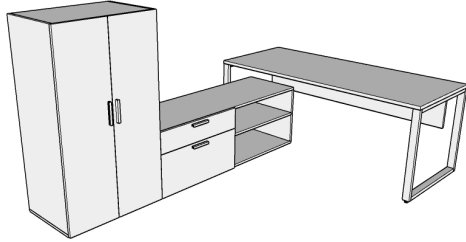

TYPICAL QUOTATION

Date Jun 9, 2022
Quote # FCIQ10683

SF # Q20220321-19803

Line	Qty	Product Code	Description	List	Ext. List
Typical Workstation: QITO010 Qi Desk - L Station with Credenza, Tower and Modesty, O Leg O Leg, Hanging Modesty, BF Storage Overall Workstation Size: 72"W x 78"D Components					
1	1	QOT7230	Desk "O" leg 72"Wx30"D, bar, no grommet.	\$1,083	\$1,083
2	1	QFMT6612	12"H x 66"W Floating Modesty, TFL	\$283	\$283
3	1	QLC602021BFO	Credenza with levelers, Box/File, Open, 60"Wx20"Dx21"H	\$1,465	\$1,465
4	1	QISD122054L	Tall Storage, Single Door Left, 12"W x 20"D x 54"H	\$902	\$902