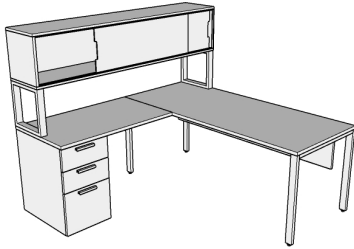

# TYPICAL QUOTATION

**Date** Jun 9, 2022  
**Quote #** FCIQ10681

**SF #** Q20220321-19803

Line	Qty	Product Code	Description	List	Ext. List
<b>Typical Workstation: QITU009 Qi Desk - L Station with BBF Return, Hutch and Modesty, U Leg</b>					
<b>U Leg, Hanging Modesty, BF Storage, Hutch</b>					
<b>Overall Workstation Size: 72"W x 72"D</b>					
<b>Components</b>					
1	1	QUT7230	Desk "U" leg 72"W x 30"D, bar, no grommet	\$1,023	\$1,023
2	1	QFMT6612	12"H x 66"W Floating Modesty, TFL	\$283	\$283
3	1	3SJX24	Treo, Floor Pedestal, Box/Box/File, w/ Lock, 24D x 28H	\$827	\$827
4	1	QBL4224-G	Bridge/Linking top 42W x 24D, grommet center	\$334	\$334
5	2	XCFL45	Large Flush Plate	\$14	\$28
6	1	QOHSS721536	Hutch "O" leg, Acrylic Sliding doors (2), handles, 72"Wx15"Dx 36"H	\$1,752	\$1,752