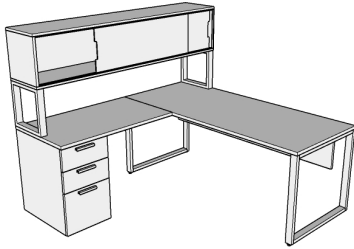

# TYPICAL QUOTATION

**Date** Jun 9, 2022  
**Quote #** FCIQ10680

**SF #** Q20220321-19803

Line	Qty	Product Code	Description	List	Ext. List
<b>Typical Workstation: QITO009 Qi Desk - L Station with BBF Return, Hutch and Modesty, O Leg</b>					
<b>O Leg, Hanging Modesty, BF Storage, Hutch</b>					
<b>Overall Workstation Size: 72"W x 72"D</b>					
<b>Components</b>					
1	1	QOT7230	Desk "O" leg 72"W x 30"D, bar, no grommet	\$1,083	\$1,083
2	1	QFMT6612	12"H x 66"W Floating Modesty, TFL	\$283	\$283
3	1	3SJX24	Treo, Floor Pedestal, Box/Box/File, w/ Lock, 24D x 28H	\$890	\$890
4	1	QBL4224-G	Bridge/Linking top 42W x 24D, grommet center	\$334	\$334
5	2	XCFL45	Large Flush Plate	\$14	\$28
6	1	QOHSS721536	Hutch "O" leg, Acrylic Sliding doors (2), handles, 72"Wx15"Dx 36"H	\$1,752	\$1,752