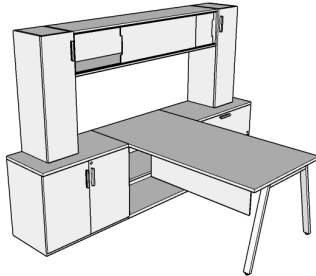

TYPICAL QUOTATION

Date Jun 8, 2022
Quote # FCIQ10674

SF # Q20220321-19803

Line	Qty	Product Code	Description	List	Ext. List
Typical Workstation: QITV008 - T Station with Lateral, Mini Tower, Wall Mount Bin and Modesty, V Leg					
V Leg, Hanging Modesty, Lateral, Storage					
Overall Workstation Size: 72"W x 102"D					
Components					
1	1	QVR7236	Return "V" leg 72"W x 36"D x 28"H, bar, no grommet	\$941	\$941
2	1	QFMA4212	12"H x 42"W Floating Modesty, Acrylic	\$279	\$279
3	1	3SSF3620	Treo, Freestanding Storage Unit, 36W x 20D x 29H	\$865	\$865
4	1	3SLF3620	Treo, Freestanding Lateral File, 36W x 20D x 29H	\$1,042	\$1,042
5	1	3SSU03620	Treo, Under Desk Storage Unit, Open, 36W x 20D x 28H	\$685	\$685
6	1	QLHD121536-L	Tower Hutch, Closed Left, 12"Wx15"Dx36"H	\$746	\$746
7	1	QLHD121536-R	Tower Hutch, Closed Right, 12"Wx15"Dx36"H	\$746	\$746
8	1	QLHWSS721515	Wall Bin Acrylic Sliding doors (2), handles, 72"Wx15"Dx15"H	\$1,334	\$1,334