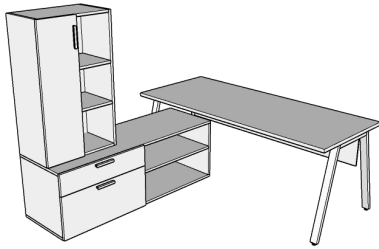

TYPICAL QUOTATION

Date Jun 8, 2022
Quote # FCIQ10669

SF # Q20220321-19803

Line	Qty	Product Code	Description	List	Ext. List
Typical Workstation: QITV007 - L Station with Credenza, Mini Tower and Modesty, V Leg					
V Leg, Hanging Modesty, BF Credenza, Mini Tower					
Overall Workstation Size: 72"W x 78"D					
Components					
1	1	QVT7230	Desk "V" leg 72"Wx30"D, bar, no grommet.	\$1,131	\$1,131
2	1	QFMA6612	12"H x 66"W Floating Modesty, Acrylic	\$433	\$433
3	1	QLC602021BFO	Credenza with levelers, Box/File, Open, 60"Wx20"Dx21"H	\$1,465	\$1,465
4	1	QLHDO241542	Tower Hutch, Closed/Open, 36"Wx15"Dx42"H	\$1,004	\$1,004