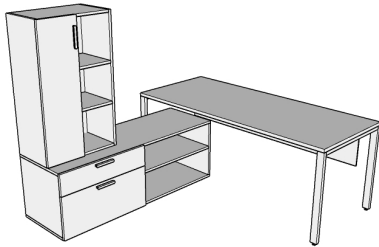

TYPICAL QUOTATION

Date Jun 7, 2022
Quote # FCIQ10666

SF # Q20220321-19803

Line	Qty	Product Code	Description	List	Ext. List
Typical Workstation: QITU007 - L Station with Credenza, Mini Tower and Modesty, U Leg					
U Leg, Hanging Modesty, BF Credenza, Mini Tower					
Overall Workstation Size: 72"W x 78"D					
Components					
1	1	QUT7230	Desk "U" leg 72"Wx30"D, bar, no grommet.	\$1,023	\$1,023
2	1	QFMA6612	12"H x 66"W Floating Modesty, Acrylic	\$433	\$433
3	1	QLC602021BFO	Credenza with levelers, Box/File, Open, 60"Wx20"Dx21"H	\$1,465	\$1,465
4	1	QLHDO241542	Tower Hutch, Closed/Open, 36"Wx15"Dx42"H	\$1,004	\$1,004