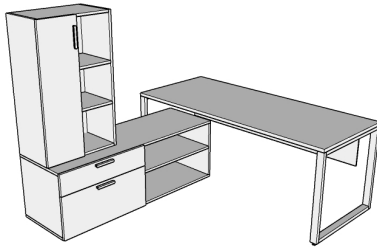

TYPICAL QUOTATION

Date Jun 7, 2022
Quote # FCIQ10665

SF # Q20220321-19803

Line	Qty	Product Code	Description	List	Ext. List
Typical Workstation: QITO007 - L Station with Credenza, Mini Tower and Modesty, O Leg					
O Leg, Hanging Modesty, BF Credenza, Mini Tower					
Overall Workstation Size: 72"W x 78"D					
Components					
1	1	QOT7230	Desk "O" leg 72"Wx30"D, bar, no grommet.	\$1,083	\$1,083
2	1	QFMA6612	12"H x 66"W Floating Modesty, Acrylic	\$433	\$433
3	1	QLC602021BFO	Credenza with levelers, Box/File, Open, 60"Wx20"Dx21"H	\$1,465	\$1,465
4	1	QLHDO241542	Tower Hutch, Closed/Open, 36"Wx15"Dx42"H	\$1,004	\$1,004