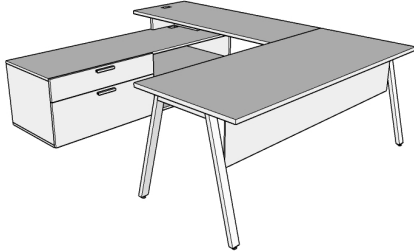

TYPICAL QUOTATION

Date Jun 7, 2022
Quote # FCIQ10659

SF # Q20220321-19803

Line	Qty	Product Code	Description	List	Ext. List
Typical Workstation: QITV003 Qi Desk - V Leg Desk with Return and Credenza					
V Leg, Hanging Modesty, BF Storage					
Overall Workstation Size: 72"W x 90"D					
Components					
1	1	QOT7230	Desk "O" leg 72"Wx30"D, bar, no grommet.	\$1,083	\$1,083
2	1	QFMA6612	12"H x 66"W Floating Modesty, Acrylic	\$433	\$433
3	1	QBDR6024	Bridge Return top for standoff 60"W x 24"D, grommet at the butt end	\$487	\$487
4	1	QLC722421BFO-G	Credenza with Stand off, with levelers, Box/File, Open, 72"Wx24"Dx21"H	\$1,806	\$1,806
5	2	XCFL45	Large Flush Plate	\$14	\$28