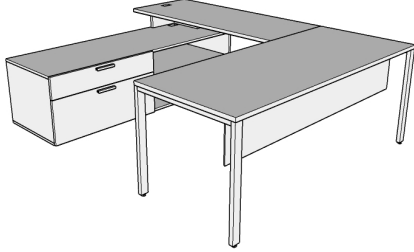

# TYPICAL QUOTATION

**Date** Jun 7, 2022  
**Quote #** FCIQ10658

**SF #** Q20220321-19803

Line	Qty	Product Code	Description	List	Ext. List
<b>Typical Workstation: QITU003 Qi Desk - U Leg Desk with Return and Credenza</b>					
<b>U Leg, Hanging Modesty, BF Storage</b>					
<b>Overall Workstation Size: 72"W x 90"D</b>					
<b>Components</b>					
1	1	QUT7230	Desk "U" leg 72"Wx30"D, bar, no grommet.	\$1,023	\$1,023
2	1	QFMA6612	12"H x 66"W Floating Modesty, Acrylic	\$433	\$433
3	1	QBDR6024	Bridge Return top for standoff 60"W x 24"D, grommet at the butt end	\$487	\$487
4	1	QLC722421BFO-G	Credenza with Stand off, with levelers, Box/File, Open, 72"Wx24"Dx21"H	\$1,806	\$1,806
5	2	XCFL45	Large Flush Plate	\$14	\$28