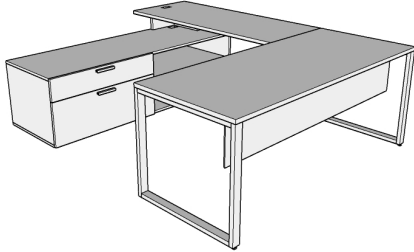

TYPICAL QUOTATION

Date Jun 7, 2022
Quote # FCIQ10657

SF # Q20220321-19803

Line	Qty	Product Code	Description	List	Ext. List
Typical Workstation: QITO003 Qi Desk - O Leg Desk with Return and Credenza					
O Leg, Hanging Modesty, BF Credenza Storage					
Overall Workstation Size: 72"W x 90"D					
Components					
1	1	QOT7230	Desk "O" leg 72"Wx30"D, bar, no grommet.	\$1,083	\$1,083
2	1	QFMA6612	12"H x 66"W Floating Modesty, Acrylic	\$433	\$433
3	1	QBDR6024	Bridge Return top for standoff 60"W x 24"D, grommet at the butt end	\$487	\$487
4	1	QLC722421BFO-G	Credenza with Stand off, with levelers, Box/File, Open, 72"Wx24"Dx21"H	\$1,806	\$1,806
5	2	XCFL45	Large Flush Plate	\$14	\$28