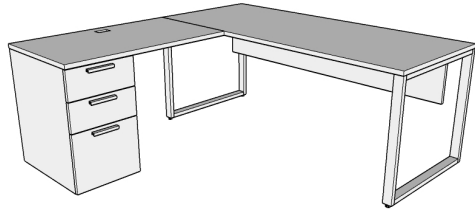

TYPICAL QUOTATION

Date Jun 7, 2022
Quote # FCIQ10654

SF # Q20220321-19803

Line	Qty	Product Code	Description	List	Ext. List
Typical Workstation: QITO002 Qi Desk - O Leg with Credenza Return					
O Leg, Hanging Modesty, BF Storage					
Overall Workstation Size: 72"W x 72"D					
Components					
1	1	QOT7230	Desk "O" leg 72"Wx30"D, bar, no grommet.	\$1,083	\$1,083
2	1	QFMT6612	12"H x 66"W Floating Modesty, TFL	\$283	\$283
3	1	3SJX24	Treo, Floor Pedestal, Box/Box/File, w/ Lock, 24D x 28H	\$890	\$890
4	1	QBL4224-G	Bridge/Linking top 42W x 24D, grommet center	\$334	\$334
5	2	XCFL45	Large Flush Plate	\$14	\$28