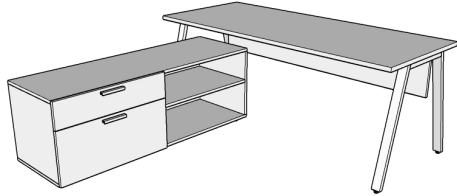

TYPICAL QUOTATION

Date Jun 7, 2022
Quote # FCIQ10653

SF # Q20220321-19803

Line	Qty	Product Code	Description	List	Ext. List
Typical Workstation: QITV001 Qi Desk - V Leg with Credenza Return					
V Leg, Hanging Modesty, BF Credenza Storage					
Overall Workstation Size: 72"W x 78"D					
Components					
1	1	QVT7230	Desk "V" leg 72"Wx30"D, bar, no grommet.	\$1,131	\$1,131
2	1	QFMT6612	12"H x 66"W Floating Modesty, TFL	\$283	\$283
3	1	QLC602021BFO	Credenza with levelers, Box/File, Open, 60"Wx20"Dx21"H	\$1,465	\$1,465