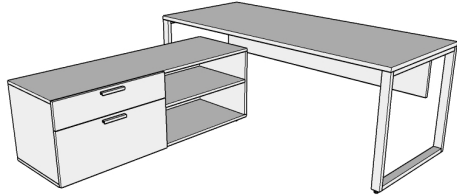

TYPICAL QUOTATION

Date Jun 7, 2022
Quote # FCIQ10650

SF # Q20220321-19803

Line	Qty	Product Code	Description	List	Ext. List
Typical Workstation: QITO001 Qi Desk - O Leg with Credenza Return					
O Leg, Hanging Modesty, BF Credenza Storage					
Overall Workstation Size: 72"W x 78"D					
Components					
1	1	QOT7230	Desk "O" leg 72"Wx30"D, bar, no grommet.	\$1,083	\$1,083
2	1	QFMT6612	12"H x 66"W Floating Modesty, TFL	\$283	\$283
3	1	QLC602021BFO	Credenza with levelers, Box/File, Open, 60"Wx20"Dx21"H	\$1,465	\$1,465