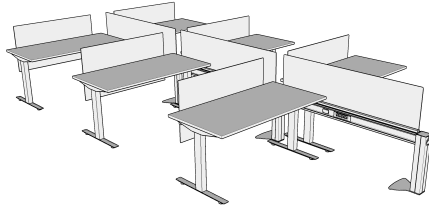

# TYPICAL QUOTATION

**Date** May 12, 2022  
**Quote #** FCIQ10499

**SF #** Q20220321-19803

Line	Qty	Product Code	Description	List	Ext. List
<b>HA6DL3060 - 6 Pack L Configuration, Double Sided</b>					
<b>Height Adjustable Tables with Fence, 8/4 Electrical, Grade 1 Finishes</b>					
<i>30" x 60" Surfaces, Acrylic Upmounts on Fence, 4 Simplexes &amp; 1 Data/Tel Knockout Per User, 120" Basefeed</i>					
<b>Overall Workstation Size - 220"W x 125"D</b>					
<b>COMPONENTS</b>					
1	6	ILEV1T-WS3060	i-lev1, Electric Height Adj Table, Three Stage T-Leg, with 30"D x 60"W Surface	\$1,764	\$10,584
2	1	FBMSSE7222D1234	72"W x 22"H, Fence Beamset Powered 8w/4c Simplex 1234, Double Sided	\$2,252	\$2,252
3	2	FBMSEE7222S1234	72"W x 22"H, Fence Ext. Beamset Powered 8w/4c Simplex 1234, Single Sided	\$1,598	\$3,196
4	3	FUEA1872	18"H x 72"W Fence Upmount, Acrylic	\$541	\$1,623
5	6	UMDMF3154	31"H x 54"W Up/Downmount, Tackable Fabric	\$454	\$2,724
6	1	XEBF84120	120" Base Feed, 8 Wire/4 Circuit	\$540	\$540
7	2	XEIC8472	72" Interconnecting Cable, 8 Wire/4 Circuit	\$375	\$750