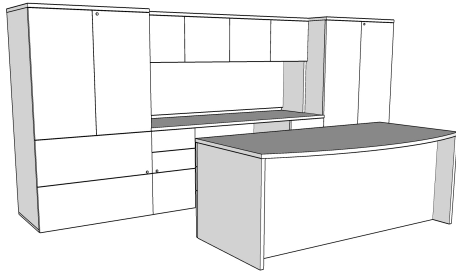

# TYPICAL QUOTATION

**Date** May 11, 2022  
**Quote #** FCIQ10494

**SF #** Q20220321-19803

Line	Qty	Product Code	Description	List	Ext. List
<b>Typical Workstation: TR029 - Treo Executive Desk</b>					
<b>36"D x 72"W Desk W 144"W Credenza, Low Storage, Hutch, Two Towers</b>					
<b>Overall Workstation Size: 96"D x 144"W</b>					
<b>Components</b>					
1	1	3RFB7236FB	Treo, Bow Top Desk w/ 1-FF & 1-BBF Floor Ped, 72W x 36/30D	\$2,000	\$2,000
2	1	3SCP7224FXB	Treo, Knee Space Credenza (Part Mod) w/ FF & BBF Ped, 72W x 24D	\$1,729	\$1,729
3	1	3SPB3624	Treo, Personal Storage, 1 Fxd/3 Adj Shlvs, 36W x 24D x 65H	\$1,736	\$1,736
4	1	3SPF3624	Treo, 1/2 Storage & 1/2 Lat File, 36W x 24D x 65H	\$2,060	\$2,060
5	1	3HD7236	Treo, Cupboard Door Hutch (4 doors) 72W x 13D x 36H	\$1,203	\$1,203