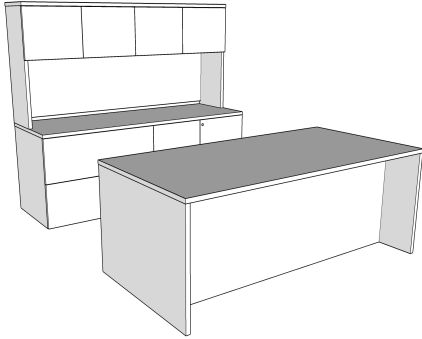

TYPICAL QUOTATION

Date May 11, 2022
Quote # FCIQ10491

SF # Q20220321-19803

Line	Qty	Product Code	Description	List	Ext. List
Typical Workstation: TR018 - Treo Executive Desk Private Office					
36"D x 72"W Desk with 24"D x 72"W Credenza, Low Storage, Hutch					
Overall Workstation Size: 96"D x 72"W					
Components					
1	1	3SCF7224LS	Treo, Credenza (Full Mod) w/ 1 Lat File, 1 Storage Unit, 72W x 24D	\$1,762	\$1,762
2	1	3RF7236HH	Treo, Regular Desk w/ Double Hanging Peds, 72W x 36D	\$1,455	\$1,455
3	1	3HD7236	Treo, Cupboard Door Hutch (4 doors) 72W x 13D x 36H	\$1,203	\$1,203