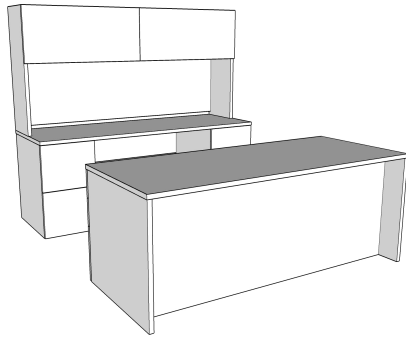

TYPICAL QUOTATION

Date May 11, 2022
Quote # FCIQ10490

SF # Q20220321-19803

Line	Qty	Product Code	Description	List	Ext. List
Typical Workstation: TR017 - Treo Executive Desk Private Office					
30"D x 72"W Desk with 24"D x 72"W Credenza, Two FF, Hutch					
Overall Workstation Size: 90"D x 72"W					
Components					
1	1	3SCP7224FXF	Treo, Knee Space Credenza (Part Mod) w/ 2 FF Peds, 72W x 24D	\$1,729	\$1,729
2	1	3RF7230FB	Treo, Regular Desk w/ 1-FF & 1-BBF Floor Ped, 72W x 30D	\$1,753	\$1,753
3	1	3HFS7236	Treo, Straight Door Flipper Hutch (two doors) 72W x 13D x 36H	\$1,373	\$1,373