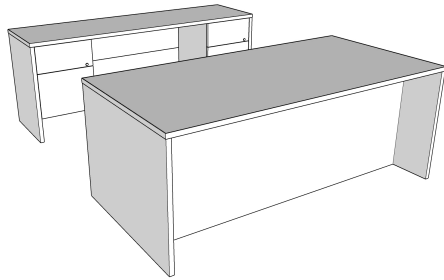

# TYPICAL QUOTATION

**Date** May 11, 2022  
**Quote #** FCIQ10488

**SF #** Q20220321-19803

Line	Qty	Product Code	Description	List	Ext. List
<b>Typical Workstation: TR013 - Treo U Station Private Office</b>					
<b>36"D x 72"W desk with 20"D x 72"W Credenza, Two Hanging BF</b>					
<b>Overall Workstation Size: 92"D x 72"W</b>					
<b>Components</b>					
1	1	3SCP7220HXH	Treo, Knee Space Credenza (Part Mod) w/ 2 BF Peds, 72W x 20D	\$1,292	\$1,292
2	1	3RF7236HH	Treo, Regular Desk w/ Double Hanging Peds, 72W x 36D	\$1,455	\$1,455