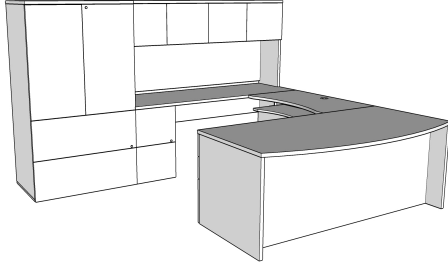

TYPICAL QUOTATION

Date May 11, 2022
Quote # FCIQ10487

SF # Q20220321-19803

Line	Qty	Product Code	Description	List	Ext. List
Typical Workstation: TR012 - Treo U Station Private Office					
36"D x 72"W Bow Front with 24"D x 72"W Credenza, FF, Hutch, Tower					
Overall Workstation Size: 102"D x 108"W					
Components					
1	1	3SCP7224FXX	Treo, Knee Space Credenza (Part Mod) w/ FF Ped, 72W x 24D	\$1,278	\$1,278
2	1	3RFB7236XB	Treo, Bow Top Desk w/ Single BBF Floor Ped (right), 72W x 36/30D	\$1,550	\$1,550
3	1	3BF4224C	Treo, Curved Bridging Top & Modesty, 42W x 24D	\$503	\$503
4	1	3HFC7236	Treo, Curved Door Flipper Hutch (two doors) 72W x 13D x 36H	\$1,422	\$1,422
5	1	3SPF3624	Treo, 1/2 Storage & 1/2 Lat File, 36W x 24D x 65H	\$2,060	\$2,060
6	1	3KS3215	Treo, Curved Sliding Keyboard, 32W x 15D	\$227	\$227