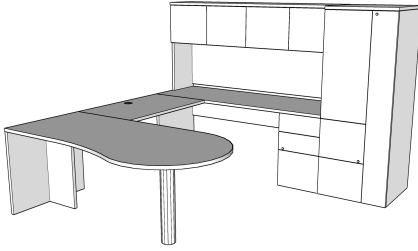

TYPICAL QUOTATION

Date May 11, 2022
Quote # FCIQ10485

SF # Q20220321-19803

Line	Qty	Product Code	Description	List	Ext. List
Typical Workstation: TR009 - Treo U Station Private Office					
30"D x 72"W P Island with 24"D x 96"W Credenza, BBF, Hutch, Tower					
Overall Workstation Size: 102"D x 96"W					
Components					
1	1	3SCP7224BXX	Treo, Knee Space Credenza (Part Mod) w/ BBF Ped, 72W x 24D	\$1,278	\$1,278
2	1	3BN4224S	Treo, Straight Linking Top, 42W x 24D	\$291	\$291
3	1	3PT7230R	Treo, P Island (rt) w/ T Modesty & Black Leg, 72W x 30/36D	\$962	\$962
4	1	3HD7236	Treo, Cupboard Door Hutch (4 doors) 72W x 13D x 36H	\$1,203	\$1,203
5	1	3SIMD2465R	Treo, Tall Multi-Storage (right) w/ Shelf & Door, 24W x 24D x 65H	\$2,092	\$2,092