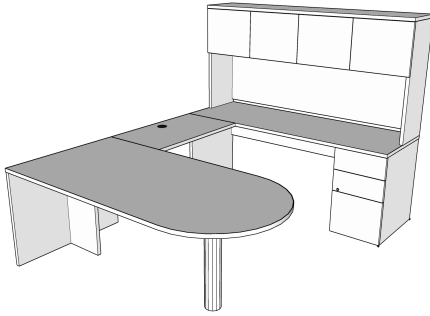

TYPICAL QUOTATION

Date May 11, 2022
Quote # FCIQ10484

SF # Q20220321-19803

Line	Qty	Product Code	Description	List	Ext. List
Typical Workstation: TR008 - Treo U Station Private Office					
36"D x 72"W D Island with 24"D x 72"W Credenza, BBF, Hutch					
Overall Workstation Size: 96"D x 72"W					
Components					
1	1	3SCP7224BXX	Treo, Knee Space Credenza (Part Mod) w/ BBF Ped, 72W x 24D	\$1,278	\$1,278
2	1	3BN3620S	Treo, Straight Linking Top, 36W x 20D	\$234	\$234
3	1	3DT7236	Treo, D Island w/ T Modesty & Black Leg, 72W x 36D	\$890	\$890
4	1	3HD7236	Treo, Cupboard Door Hutch (4 doors) 72W x 13D x 36H	\$1,203	\$1,203