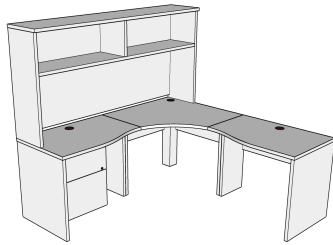

# TYPICAL QUOTATION

**Date** May 11, 2022  
**Quote #** FCIQ10482

**SF #** Q20220321-19803

Line	Qty	Product Code	Description	List	Ext. List
<b>Typical Workstation: TR006 - Treo L Station Private Office</b>					
<b>36"D x 36"W Corner with 24"D x 36"W Curved Returns, Hanging BF, Hutch</b>					
<b>Overall Workstation Size: 72"D x 72"W</b>					
<b>Components</b>					
1	1	3CP3620C	Treo, Curved Corner Top, Partial Modesty, 36W x 36D, 20 Join	\$678	\$678
2	1	3TP3624R20CY	Treo, Rt Curved Top, Part Mod, 1 rec/1 full leg, 36W x 24D, 20 Jn	\$569	\$569
3	1	3TP3624L20CY	Treo, Lt Curved Top, Part Mod, 1 rec/1 full leg, 36W x 24D, 20 Jn	\$569	\$569
4	1	3SHW20	Treo, Hanging Pedestal, Box/File, w/ Lock, 18D x 18H	\$640	\$640
5	1	3HHT7236	Treo, Open Hutch with Top, 72W x 13D x 36H	\$858	\$858