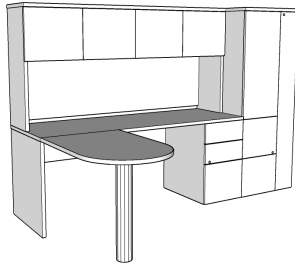

TYPICAL QUOTATION

Date May 11, 2022
Quote # FCIQ10479

SF # Q20220321-19803

Line	Qty	Product Code	Description	List	Ext. List
Typical Workstation: TR003 - Treo D Island Private Office					
24"D x 96"W with 24"D x 36"W D Island, BBF, Hutch, Tower					
Overall Workstation Size: 60"D x 96"W					
Components					
1	1	3SCP7224BXX	Treo, Knee Space Credenza (Part Mod) w/ BBF Ped, 72W x 24D	\$1,278	\$1,278
2	1	3DN3624	Treo, D Island w/ No Modesty & Black Leg, 36W x 24D	\$510	\$510
3	1	3HD7236	Treo, Cupboard Door Hutch (4 doors) 72W x 13D x 36H	\$1,203	\$1,203
4	1	3SIMD2465R	Treo, Tall Multi-Storage (right) w/ Shelf & Door, 24W x 24D x 65H	\$2,092	\$2,092