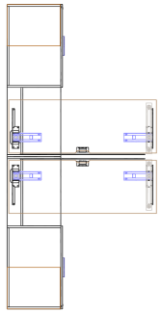

Qi

Product Code: Q20220908-20227
Details: 132"x 64", 2-pack, height adjustable desks, fabric Up-Down screens, power module and low open/box/file credenza with cushion

Product Code: Q20221208-20445
Details: 114"x 46", Curved movable reception station with ADA section and transaction tops

Post & Beam