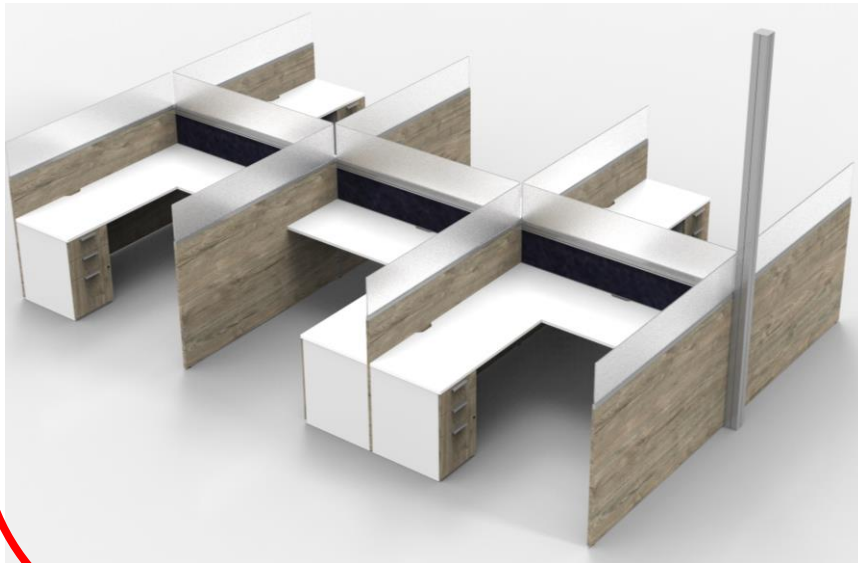

Blade

Product Code: Q20221128-20414
Details: 72"x 72" x 55"H 6-pack,
 24"D surfaces, powered with
 ceiling feed, Softscape, Frosted
 Up-Mounts, B/B/F pedestals

Product Code: Q20221109-20385
Details: Height adjustable curved
 surfaces, 42"W dividers, 67"H, HPL lower
 dividers, frosted/fabric upper dividers,
 powered, mobile B/F pedestals

Semi-Orbit