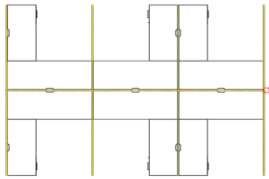

Blade

Product Code: Q20221128-20414
Details: 72"x 72" x 55"H 6-pack,
 24"D surfaces, powered with
 ceiling feed, Softscape, Frosted
 Up-Mounts, B/B/F pedestals

Product Code: Q20221109-20385
Details: Height adjustable curved
 surfaces, 42"W dividers, 67"H, HPL lower
 dividers, frosted/fabric upper dividers,
 powered, mobile B/F pedestals