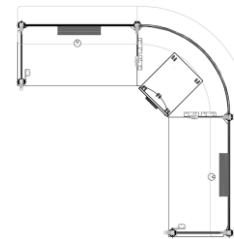

Reception Counter

Product Code: Q20211020-19424

Details: Curved Reception, 72" W x 30" D
Workstation, 42" H Transaction 36" H
Worksurface with Mobile Pedestal, Powered

Product Code: Q20211020-19424

Details: Curved Mobile Reception
84" W x 84" D , 42" H Transaction, 36" H
Workstation, Powered