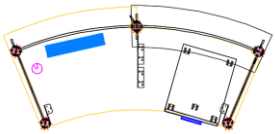

Reception Counter

Product Code: Q20211020-19424

Details: Curved Reception, 72" W x 30" D
Workstation, 42" H Transaction 36" H
Worksurface with Mobile Pedestal, Powered

Product Code: Q20211020-19424

Details: Curved Mobile Reception
84" W x 84" D , 42" H Transaction, 36" H
Workstation, Powered