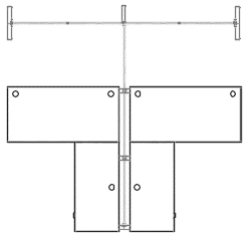

Treo & Pop Up Screens

Product Code: Q202211-20312-R0-A3
Details: 125"x121" T Shaped Pop Up screens with painted structures and two L-shaped desks and returns with Box/Box/File pedestals

Product Code: Q20221124-20412-A1
Details: 2-Pack Blade with wall gable cutouts, 72"W x30"D fixed height worksurfaces and low credenza with cushion top

Blade