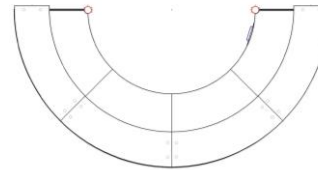

ORBIT 120°

Product Code: Q20210928-19379

Details: 152"x150", 67" H, powered

List Price: \$31,525/ \$10,508 per seat

Product Code: Q20211108-19486

Details: 135"W, glass transaction counter, exterior ledge, painted, powered