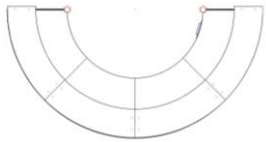

Orbit Reception Station

Product Code: Q20211108-19486

Details: 135"W, glass transaction counter, exterior laminate ledge, painted, box/box/file and file/file pedestals, powered

Product Code: Q20211111-19493

Details: 222"x58", 4-pack Curved Orbit Carrels with laminate lower, frosted middle and clear upper panels, 12"w mobile box/file cushion pedestal

Orbit Carrels