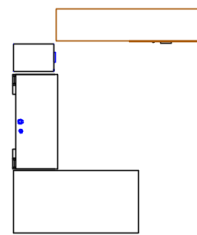

Semi-Orbit

Product Code: Q20220602-20011

Details: 257"W x 90"D x 49"H, frosted acrylic upper and Fibrex lower dividers, anodized aluminum structures, mobile B/B/F peds, powered

Product Code: Q20220511-19962-R1_A2

Details: 36" x 72" main desk, hanging modesty, 24" x 54" height adjustable box-base return, mobile B/F ped, 84" x 18" open/box-file credenza

Edge Executive