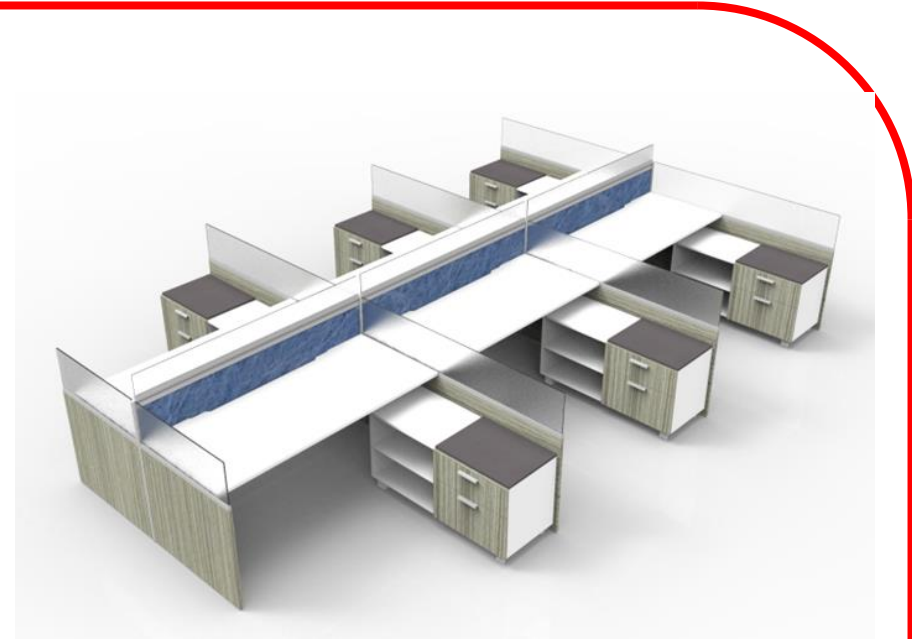

Edge Executive/Work Wall

Product Code: Q20220112-19611A3.1

Details: 36"D x 84"W Edge desk with laminate modesty panel, 144"W x 24"D Work Wall, HPL surfaces, closed storage and 2-drawer lateral

Product Code: Q20210525-19105

Details: 216"x144"x49"H, (72"x72"/seat) powered, laminate panels, Softscape, box/file lateral, open bookcase

Blade