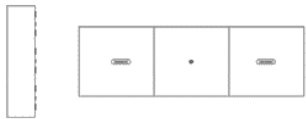

Edge Meeting Table

Product Code: Q202101-18744

Details: 60"x192", (2) power modules, painted legs, Treo buffet credenza-24"x96"

Product Code: Q20211111-19493

Details: 222"x58", 4 Curved Carrel Orbit with laminate lower, frosted middle and clear upper panels and mobile Box/file pedestals