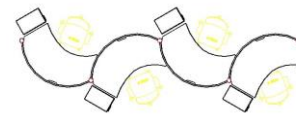

Edge Meeting Table

Product Code: Q202101-18744

Details: 60"x192", (2) power modules, painted legs, Treo buffet credenza-24"x96"

Product Code: Q20211111-19493

Details: 222"x58", 4 Curved Carrel Orbit with laminate lower, frosted middle and clear upper panels and mobile Box/file pedestals