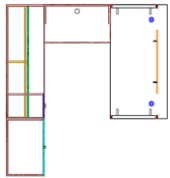

## TREO

**Product Code:** Q20220711-20081  
**Details:** 108"x102" Private office with Qi desk and return, knee-space credenza, hutch, file/file pedestal, translucent door storage cabinet and with 42" round table

**Product Code:** Q20220302-19752  
**Details:** 5 Pack- Semi Orbit 67"h, 42"w, laminate lower panels with Softscape/acrylic/white board upper panels, 24"d curved worksurfaces, 20"d corner worksurfaces and mobile box/file pedestal with cushion top. Powered.