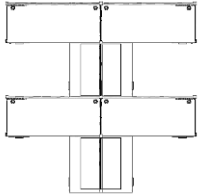

BLADE

Product Code: Q20230808-21066
Details: 144"W x 144"D x 67"H Blade 4 pack with fabric dividers, clear acrylic up-mounts, fixed BBF's, mobile BF's, overhead bins with acrylic sliding doors, powered

Product Code: Q20230629-20993-R3
Details: 240"W x 360"D x 96"H Alterna conference room with painted aluminum structures, frosted acrylic, TFL, fabric dividers & 192"W x 60"D Edge Executive conference table, painted aluminum, 2 power modules, 2 cable towers