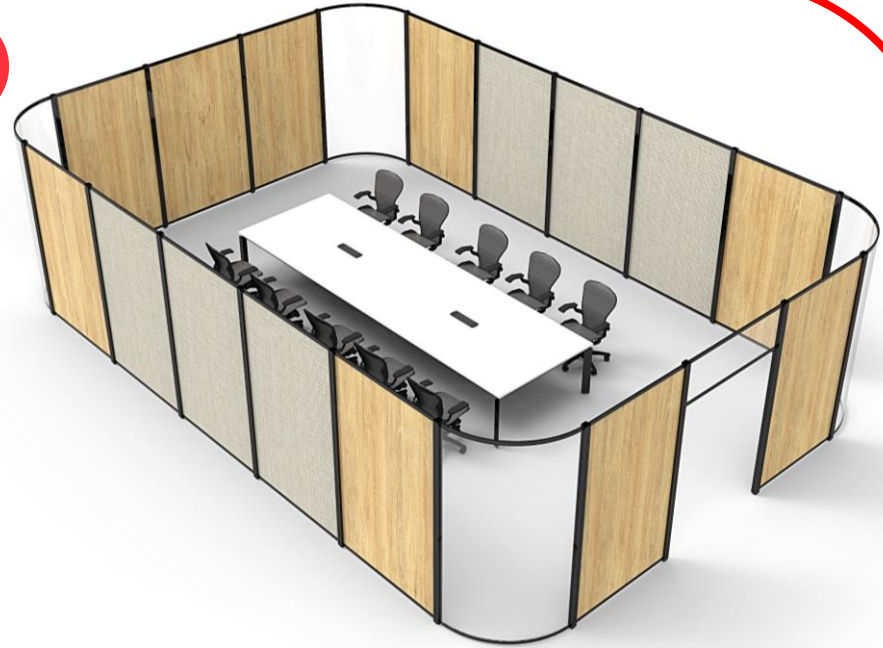

BLADE

Product Code: Q20230808-21066
Details: 144"W x 144"D x 67"H Blade 4 pack with fabric dividers, clear acrylic up-mounts, fixed BBF's, mobile BF's, overhead bins with acrylic sliding doors, powered

Product Code: Q20230629-20993-R3
Details: 240"W x 360"D x 96"H Alterna conference room with painted aluminum structures, frosted acrylic, TFL, fabric dividers & 192"W x 60"D Edge Executive conference table, painted aluminum, 2 power modules, 2 cable towers