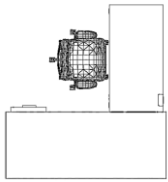

Treo

Product Code: Q20230815-21085-A2

Details: 72"W x 78"D L-shaped station, height adjustable return, mobile box/file with cushion, dual monitor arm, clamp-on power module (2 power/dual usb)

Product Code: Q20220302-19753-A3

Details: 6 pack, 96"W x 72"D x 49"H workstations, HA main desk, fixed return, spine fabric dividers, smoked acrylic up-mounts, mobile box/file with cushion, dual monitor arm, clamp-on power module (2 power/dual usb), powered