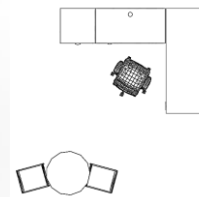

120 Degree

Product Code: Q20230720-21035
Details: 242"W x 129"D x 49"H 6 pack
 120 degree station with fixed worksurfaces, frosted acrylic upper dividers, painted aluminium frames, mobile box/files, powered

Product Code: Q20230718-21025
Details: 72"W x 78"D, I-shaped office, with 3 stage height adjustable desk, 24"W x 24"D lateral file, mobile box/box/file, mobile 30" diameter table

Treo