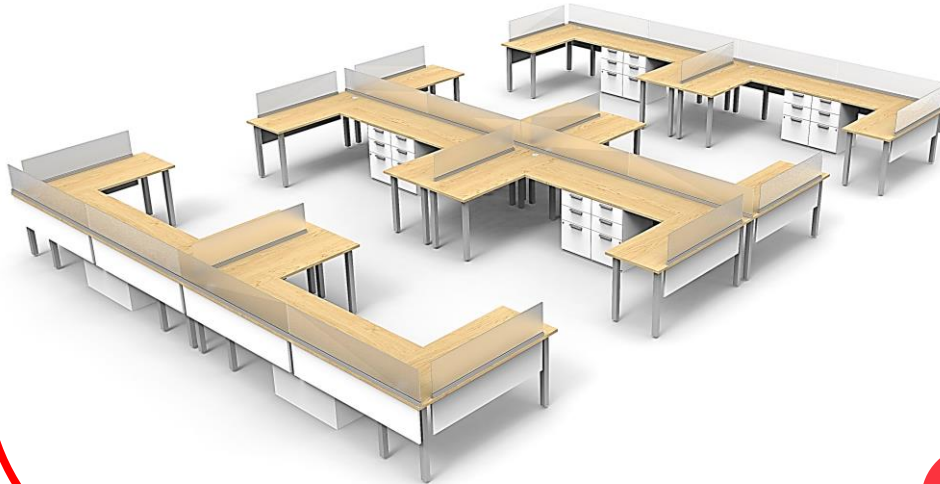

Qi

**Product Code:** Q20230509-20840

**Details:** 16 Qi post leg l-shaped workstations, 60"W x 24"D main surfaces, 24"D x 36"W returns, frosted acrylic up-mounts, tfl modesties, box/box/file pedestals, power modules (1pwr/2usb), basefeed & service boxes

**Product Code:** Q20230529-20893

**Details:** 96"W x 108"D x 48"H Blade station with 84"W x 24"D Edge Executive O leg desk, (2) lateral files, clear acrylic up-mounts

Blade