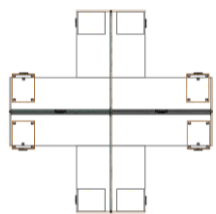

Blade

Product Code: Q20230707-21003

Details: 72"x 72"x 42"H Blade 4-Pack with Tackable Fabric Dividers, Frosted Acrylic Upmounts, Fixed B/B/F Ped and Mobile B/F Ped with Cushion Top. Powered.

Product Code: Q20230505-20830

Details: 138" x 66" Reception Station with Transaction Top and ADA counter, Mobile B/F Pedestal and Full Storage with Custom High Gloss Fronts/Dividers. Powered.

Post & Beam