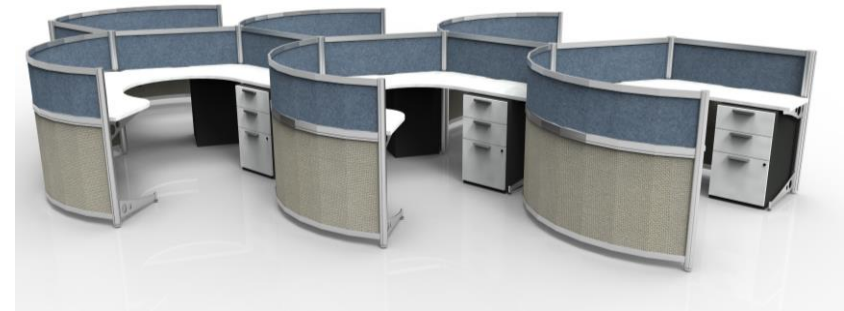

## Reception

**Product Code:** Q20230601-20904

**Details:** 146"W x 98"D t-shaped station with transaction counter, (2) box/box/file pedestals, frosted acrylic upper dividers, TFL lower dividers, powered

**Product Code:** Q20230602-20911

**Details:** 149"D x 258"W x 42"H 6 pack semi-orbit station with box/box/file pedestals, fabric upper dividers, HPL lower dividers, powered

## Semi-Orbit