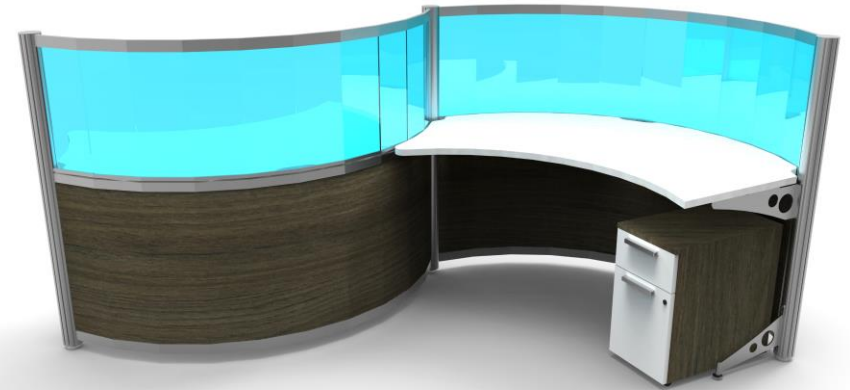

TREO

Product Code: Q20230313-20692
Details: 192"W x 60"D conference table with double panel sandwich base, (2) 36"W x 20"D x 65"H ½ storage & ½ wardrobe units, (2) 72"W x 20"D x 36"H buffet credenzas

Product Code: Q20230517-20864
Details: 2 pack 75"W x 30"D x 49"H curved carrels, HPL lower dividers, color acrylic upper dividers, slim mobile box/files, powered

CURVED CARRELS