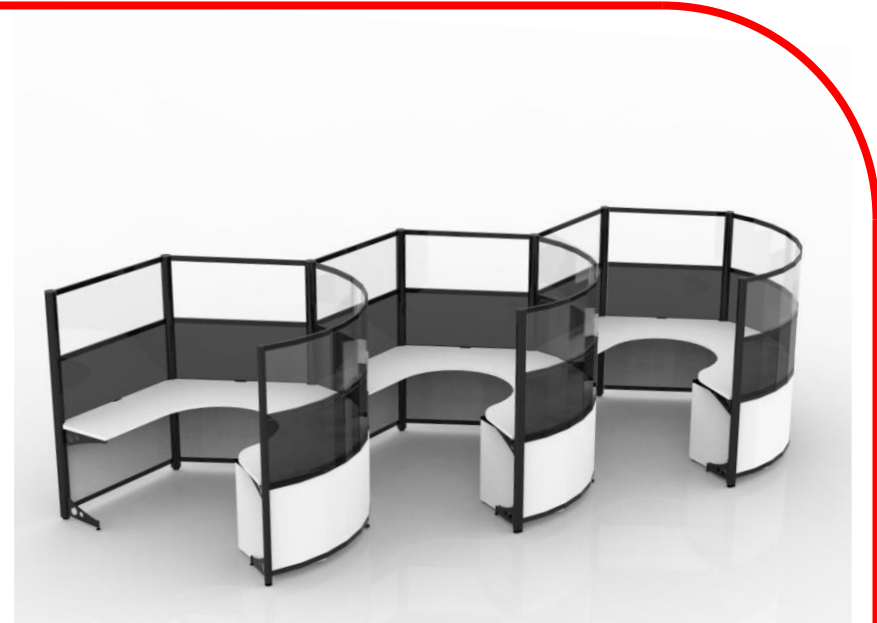

## Blade

**Product Code:** Q20220511-19962-R2-A3

**Details:** 60"W x 36"D x 49"H six-pack with 60" x 30" height adjustable desks, powered, mobile B/F pedestals, Softscape mid-dividers

**Product Code:** Q20220602-20011-A2

**Details:** 84"Dia x 48" x 48" return, black painted structures, power, mobile B/B/F pedestals, colored acrylic mid-dividers, clear acrylic upper dividers

## Semi-Orbit