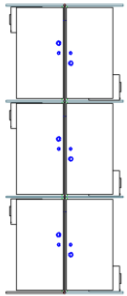

## Blade

**Product Code:** Q20220511-19962-R2-A3

**Details:** 60"W x 36"D x 49"H six-pack with 60" x 30" height adjustable desks, powered, mobile B/F pedestals, Softscape mid-dividers

**Product Code:** Q20220602-20011-A2

**Details:** 84"Dia x 48" x 48" return, black painted structures, power, mobile B/B/F pedestals, colored acrylic mid-dividers, clear acrylic upper dividers

## Semi-Orbit