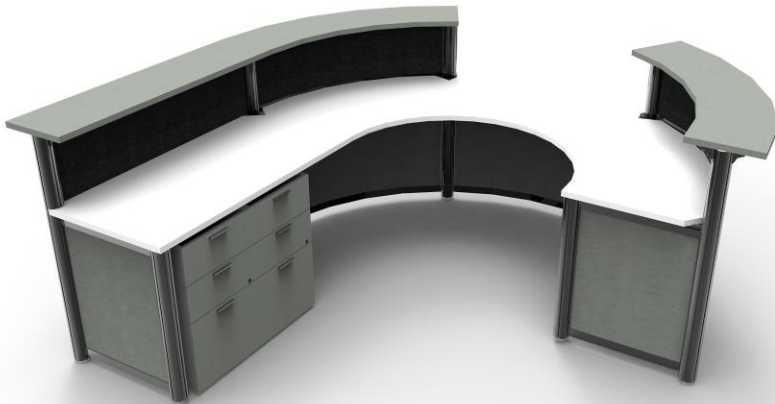

Orbit Reception

Product Code: Q20230508-20835-R0-A1

Details: 102"W x 100"D curved reception with ADA section, softscape upper dividers, HPL lower dividers, two mobile box/box/files

Product Code: Q20230313-20692-R7-A2

Details: 60"W x 24"D painted Edge tables, frosted acrylic modesties, 48"W x 24"D height adjustable returns, 65H ½ storage and ½ lateral tower units, 29H bookcase

Edge