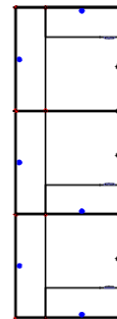

Curved Carrel

Product Code: Q20220506-19950

Details: Fixed, Curved Carrel 4-pack,
62"H, Slim mobile box/file pedestal
powered, power pole

Product Code: Q202103-18900

Details: 3 Pack, 84"x84"67"H, non-
powered, TFL/Fabric/Frosted, Box/Box/File

Post & Beam