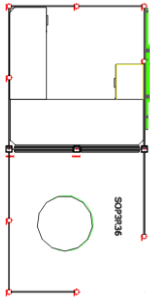

ALTERNA

Product Code: Q201908-17555

Details: 2 Pack, 88"x93"x84"H per room, powered

ROOM 1: 42" diameter Sophi Table
 ROOM 2: 30"x88" surface, 24"x46.5" return, Credenza, Sliding Door

Product Code: Q20220412-19887

Details: 167"W x 54"D x 67"H,
 Height Adjustable Desks, HPL/Frosted
 Acrylic/Clear Acrylic Dividers, Powered

CURVED CARRELS