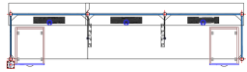

Post & Beam

Product Code: Q20220822-20173

Details: 128"W x 30"D x 42"H reception station with ADA counter, HPL transaction tops, fabric upper dividers, TFL lower dividers, two mobile box/box/file pedestals, power pole with ceiling feed

Product Code: Q20221212-20456

Details: 108"W x 146"D x 42"H curved reception station with curved ADA counter, glass transaction tops, HPL dividers, box/box/file, file/file and open storage

Post & Beam