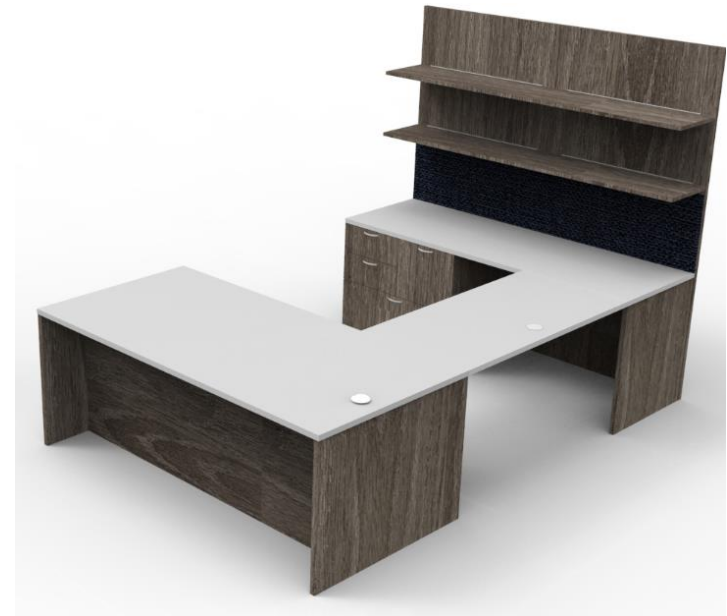

Qi Private Office

Product Code: Q20220331-19845

Details: 72"x 90" U-Shaped desk with Qi "O" leg, low credenza, frosted acrylic hanging modesty and wire management

Product Code: Q20220302-19753

Details: 72"x 108", U-Shaped Treo desk, Workwall with open shelving and tackboard

Treo Office with Workwall