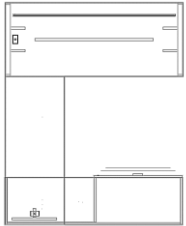

Qi Private Office

Product Code: Q20220331-19845

Details: 72"x 90" U-Shaped desk with Qi "O" leg, low credenza, frosted acrylic hanging modesty and wire management

Product Code: Q20220302-19753

Details: 72"x 108", U-Shaped Treo desk, Workwall with open shelving and tackboard