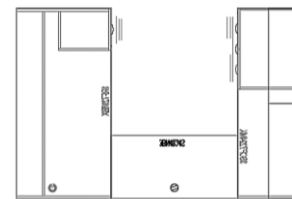

Qi Private Office

Product Code: Q20220331-19845

Details: 72"x 90" U-Shaped desk with Qi "O" leg, low credenza, frosted acrylic hanging modesty and wire management

Product Code: Q20220302-19753

Details: 72"x 108", U-Shaped Treo desk, Workwall with open shelving and tackboard