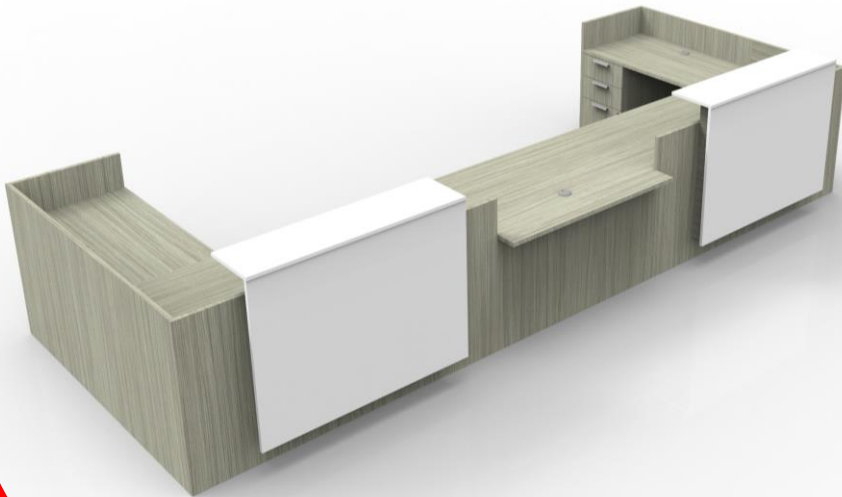

Qi Reception

Product Code: Q20230221-20625

Details: 192"W x 73"D reception station, ADA counter, two 48"W x 36"H bump-out transaction counters, four locking box/box/file pedestals

Product Code: Q20230223 - 20632

Details: 84"W x 42"D x 42"H station, HPL lower dividers, frosted acrylic upper divider, mobile box/file pedestal

Post & Beam Reception