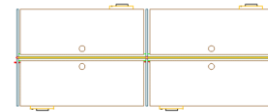

## Edge Executive

**Product Code:** Q20211102-19471

**Details:** 72" x 72" Desk/Return, painted frame and pulls, hanging laminate modesty panel, 60" x 20" two-drawer lateral and closed bookcase credenza

**Product Code:** Q20220322-19811

**Details:** 4 Pack, 24" x 66" x 29/49", 8-wire 4-circuit electrics, painted aluminum structure, height adjustable bases, clear acrylic Up-Mounts, mobile B/F ped w/cushion